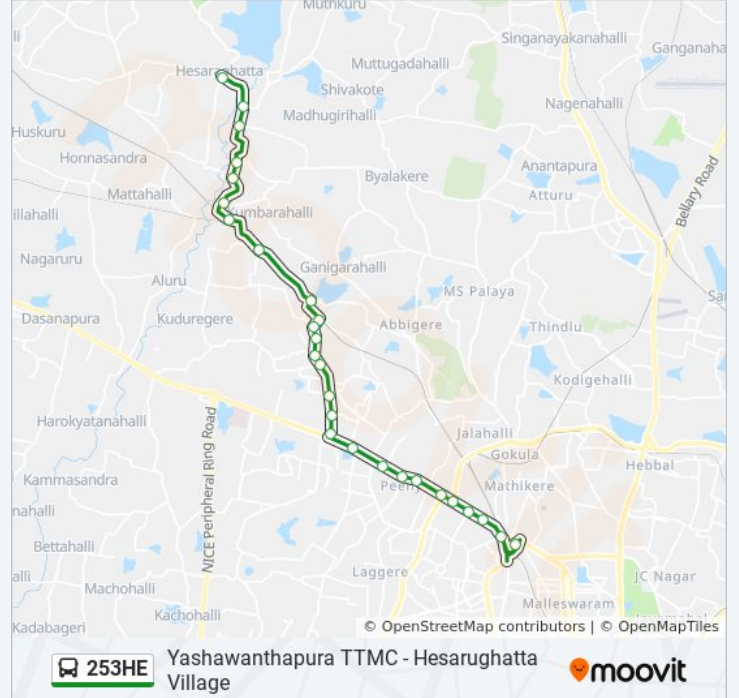

Tharabanahalli Choultry

Thore Nagasandra Cross

Hurali Chikkanahalli

Thirumalapura

Hesaraghatta T.B.Cross

Hesaraghatta Bus Stand

253HE bus time schedules and route maps are available in an offline PDF at moovitapp.com. Use the [Moovit App](#) to see live bus times, train schedule or subway schedule, and step-by-step directions for all public transit in Bengaluru.

[About Moovit](#) • [MaaS Solutions](#) • [Supported Countries](#) • [Mooviter Community](#)

© 2024 Moovit - All Rights Reserved

Check Live Arrival Times