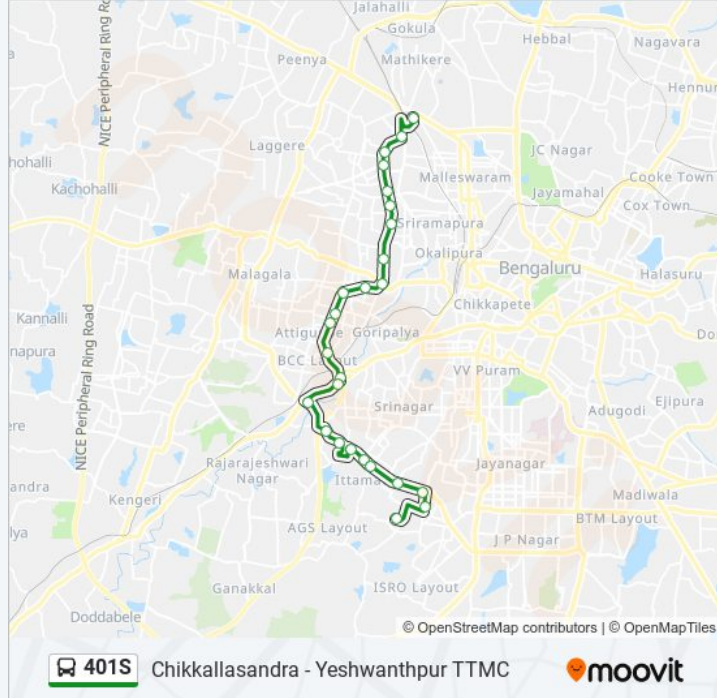

**401S bus Info**

**Direction:** Yeshwanthpur Ttmc

**Stops:** 26

**Trip Duration:** 47 min

**Line Summary:**

Industrial Area Rajajinagara

E.S.I.Hospital Rajajinagara

Manjunatha Nagara

Rajajinagara Metro Station

1st Block Rajajinagara

Mahalakshmi Layout Entrance

Government Soap Factory

Yeshwanthapura Bus Station

401S bus time schedules and route maps are available in an offline PDF at [moovitapp.com](https://moovitapp.com). Use the [Moovit App](#) to see live bus times, train schedule or subway schedule, and step-by-step directions for all public transit in Bengaluru.