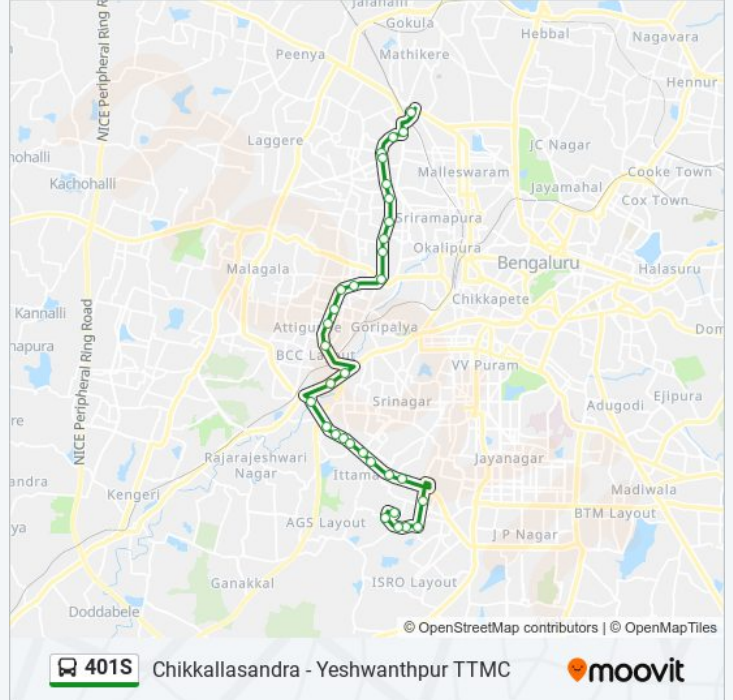

### 401S bus Info

**Direction:** Chikkallasandra Bus Station

**Stops:** 33

**Trip Duration:** 50 min

**Line Summary:**

Hoskerehalli Petrol Bunk  
 Hosakerehalli Junction  
 Janatha Bazar Banashankari  
 Kathriguppe  
 Kamakya Talkies  
 Padmanabha Nagara  
 Prarthana School  
 Gowdanapalya  
 Chikkallasandra Aralimara  
 Mahesh Medicals  
 Chikkallasandra