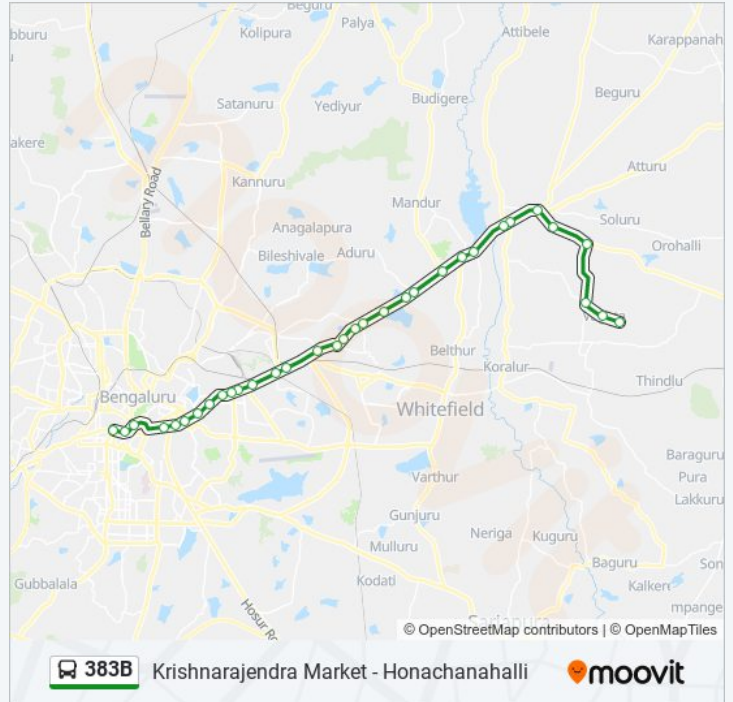

Life Style

Richmond Circle

Corporation

Town Hall

K.R.Market

383B bus time schedules and route maps are available in an offline PDF at [moovitapp.com](https://moovitapp.com). Use the Moovit App to see live bus times, train schedule or subway schedule, and step-by-step directions for all public transit in Bengaluru.