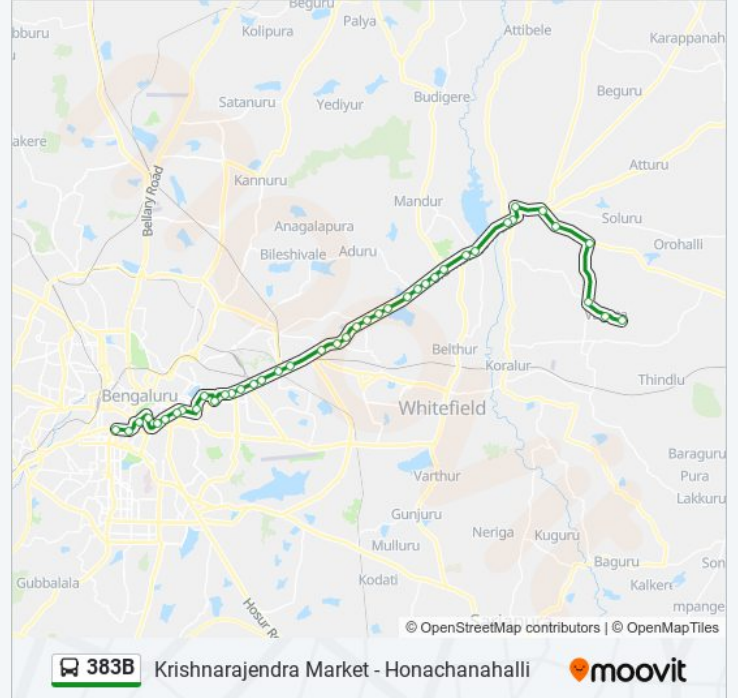

Hoskote Old Bus Stand

Hoskote Government Hospital

Al Ameen Residential School

Devanagundi Cross

Jinnagara Cross

Vagata

Honachanahalli

### Direction: Krishnarajendra Market

33 stops

[VIEW LINE SCHEDULE](#)

Honachanahalli

Vagata

Jinnagara Cross

Devanagundi Cross

Al Ameen Residential School