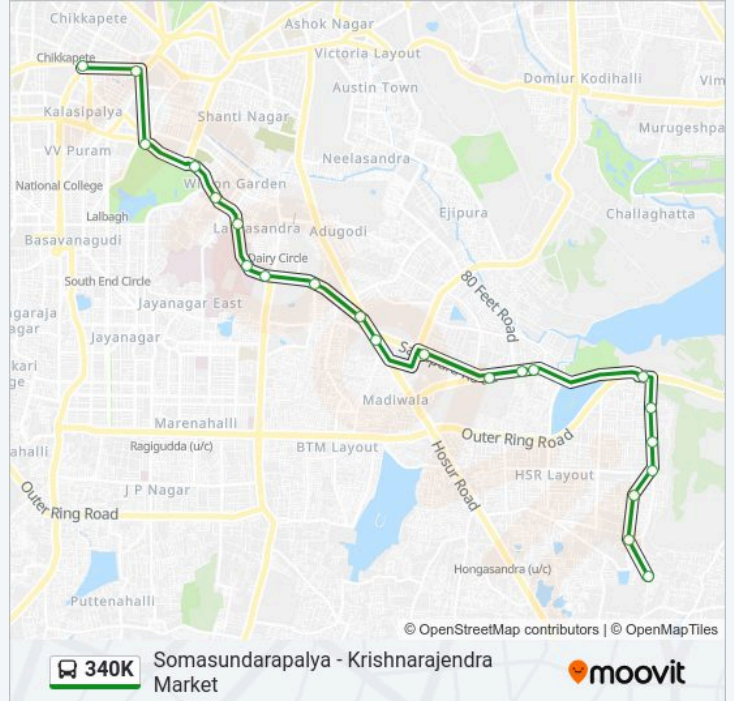

340K bus Info

Direction: Krishnarajendra Market

Stops: 22

Trip Duration: 33 min

Line Summary:

Krishnarajendra Market

Direction: Somasundarapalya

22 stops