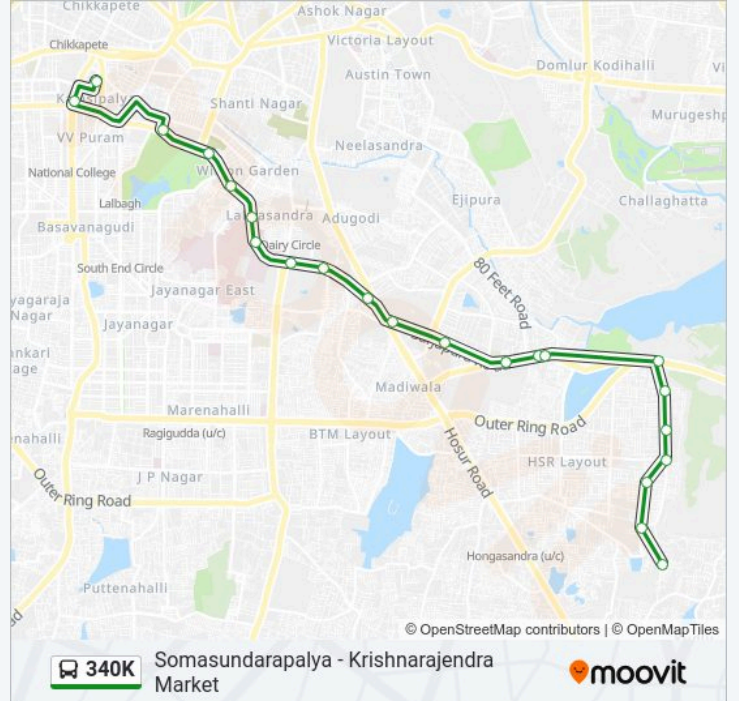

N.I.F.T.College

Parangipalya

Aishwarya Apartments

Somasundarapalya

340K bus time schedules and route maps are available in an offline PDF at moovitapp.com. Use the Moovit App to see live bus times, train schedule or subway schedule, and step-by-step directions for all public transit in Bengaluru.

© 2024 Moovit - All Rights Reserved