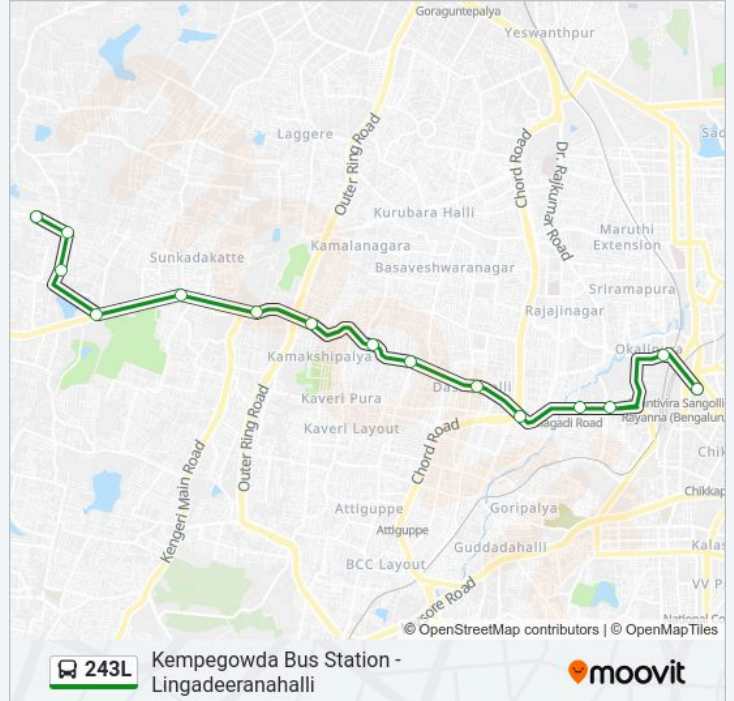

## Kempegowda Bus Station - Lingadeeranahalli

Get The App

The 243L bus line (Kempegowda Bus Station - Lingadeeranahalli) has 2 routes. For regular weekdays, their operation hours are:

(1) Kempegowda Bus Station: 08:15(2) Lingadeeranahalli: 18:05

### Direction: Kempegowda Bus Station

15 stops

[VIEW LINE SCHEDULE](#)

Lingadeeranahalli  
Syndicate Bank Layout  
Venkateshwara Layout  
Herohalli Cross  
Sunkadakatte  
Kottigepalya  
Summanahalli  
Kamakshipalya  
K.H.B.Colony  
Agrahara Dasarahalli  
Magadi Road Toll Gate  
10th Cross Magadi Road  
5th Cross Magadi Road  
Okalipura  
Kempegowda Bus Station

### 243L bus Time Schedule

Kempegowda Bus Station Route Timetable:

Sunday	08:15
Monday	08:15
Tuesday	08:15
Wednesday	08:15
Thursday	08:15
Friday	08:15
Saturday	08:15

### 243L bus Info

**Direction:** Kempegowda Bus Station

**Stops:** 15

**Trip Duration:** 30 min

**Line Summary:**

**Direction: Lingadeeranahalli**

15 stops

[VIEW LINE SCHEDULE](#)