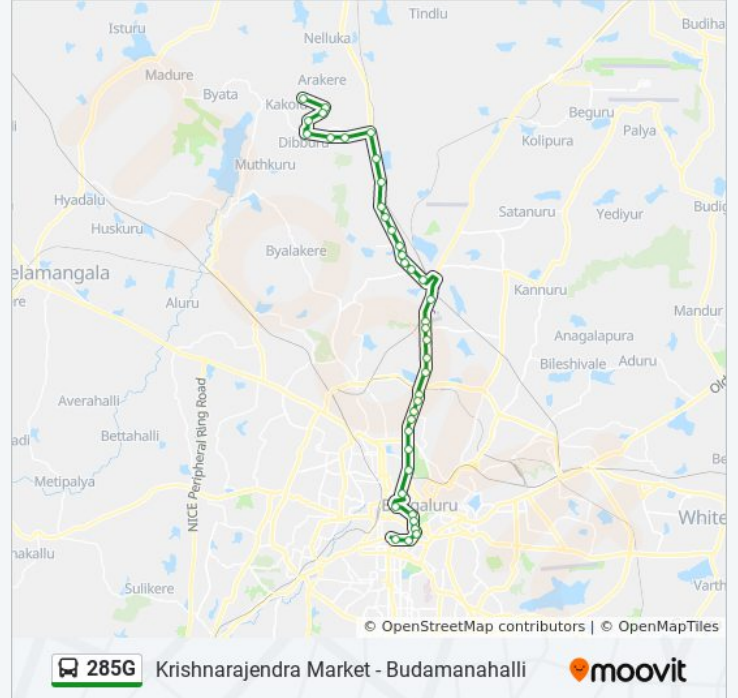

### 285G bus Info

**Direction:** Krishnarajendra Market

**Stops:** 38

**Trip Duration:** 75 min

**Line Summary:**

Ananthapura Gate

Puttenahalli

Rail Wheel Factory

Maharani College

K.R.Circle

St Marthas Hospital Corporation

Corporation

Town Hall

K.R.Market

285G bus time schedules and route maps are available in an offline PDF at [moovitapp.com](https://moovitapp.com). Use the [Moovit App](#) to see live bus times, train schedule or subway schedule, and step-by-step directions for all public transit in Bengaluru.