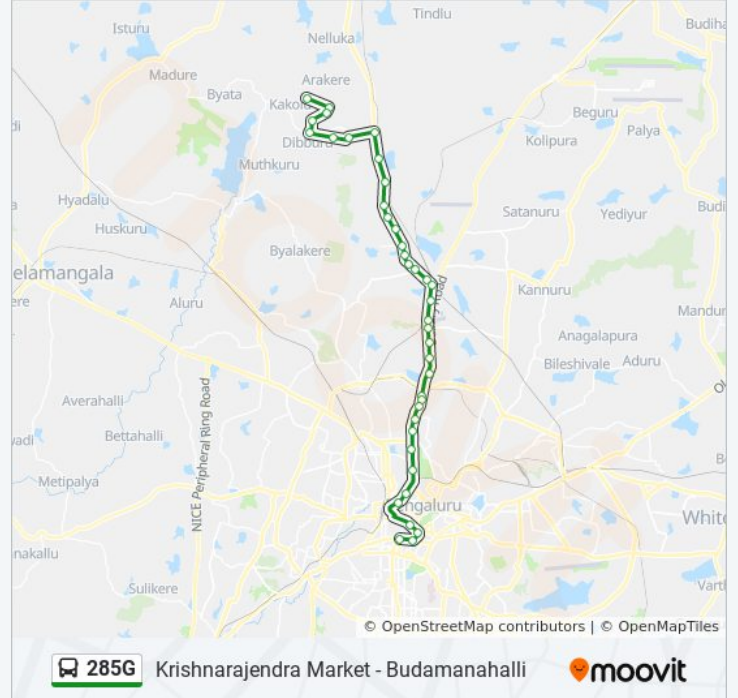

Rail Wheel Factory

Puttenahalli

Ananthapura Gate

C.P.R.I.Yelahanka

Nagenahalli Gate

Avalahalli

Singanayakanahalli Gate

Honnenahalli

Rajanukunte

Ittagalpura Gate

Itagalapura

Dibbur Cross

Shanubhoganahalli

Chokkanahalli Dibbur

Chokkanahalli Cross

Budamanahalli

Direction: Krishnarajendra Market

38 stops

[VIEW LINE SCHEDULE](#)

Budamanahalli

Chokkanahalli Cross

Chokkanahalli Dibbur

Shanubhoganahalli

Dibbur Cross

Ittagalapura

Ittagalpura Gate

Rajanukunte

Honnenahalli

Singanayakanahalli Gate

Avalahalli

Nagenahalli Gate

C.P.R.I.Yelahanka

285G bus Time Schedule

Krishnarajendra Market Route Timetable:

Sunday	05:15 - 17:55
Monday	05:15 - 17:55
Tuesday	05:15 - 17:55
Wednesday	05:15 - 17:55
Thursday	05:15 - 17:55
Friday	05:15 - 17:55
Saturday	05:15 - 17:55

285G bus Info

Direction: Krishnarajendra Market

Stops: 38

Trip Duration: 75 min

Line Summary: