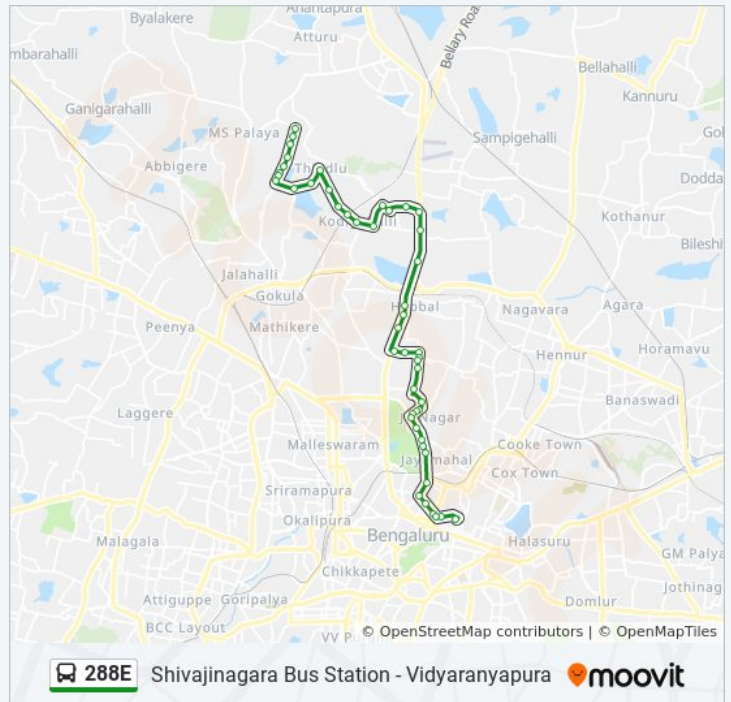

## 288E bus Info

**Direction:** Vidyaranyapura

**Stops:** 39

**Trip Duration:** 45 min

**Line Summary:**

288E bus time schedules and route maps are available in an offline PDF at moovitapp.com. Use the [Moovit App](#) to see live bus times, train schedule or subway schedule, and step-by-step directions for all public transit in Bengaluru.