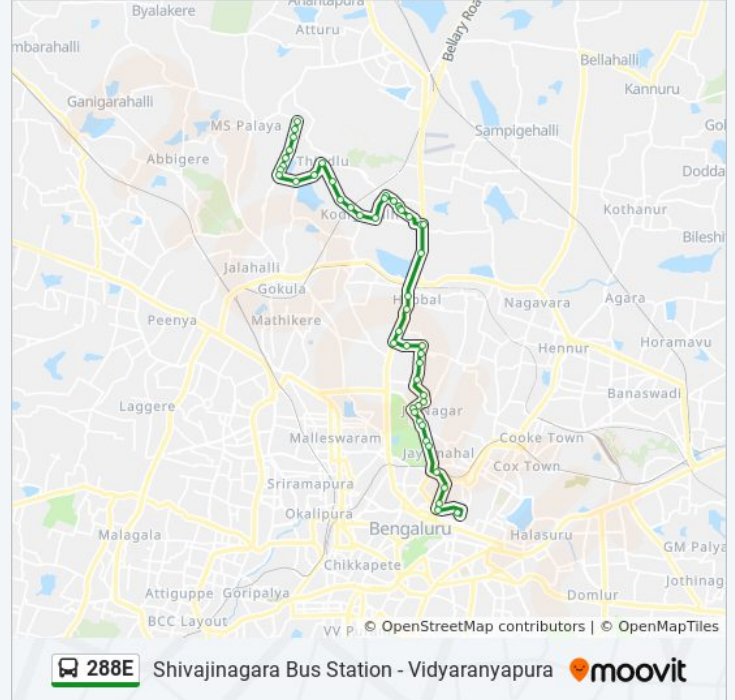

### 288E bus Info

**Direction:** Shivajinagara Bus Station

**Stops:** 43

**Trip Duration:** 45 min

**Line Summary:**

Ganesha Temple Sahakara Nagara

Kodigehalli Gate

Kodigehalli Gate

### Direction: Vidyaranyapura

39 stops

[VIEW LINE SCHEDULE](#)

Shivajinagara Bus Station

Indian Express

Cunningham Road

The Embassy Cunningham Road

Vasanthnagara (Ambedkar Bhavana)