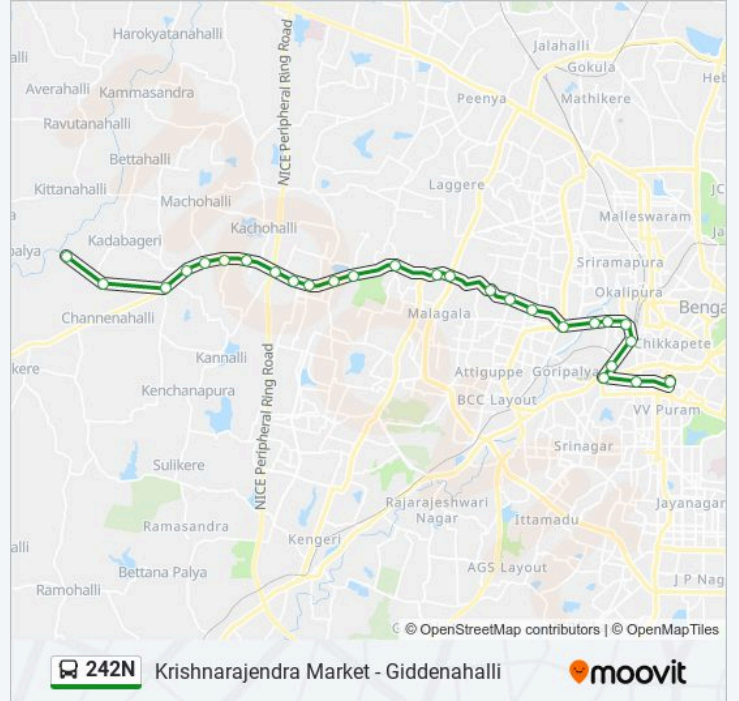

Forest Gate

Machohalli Gate

Kadabagere Cross

Seegehalli Cross

Maimanapalya

Giddenahalli

Direction: Krishnarajendra Market

27 stops

[VIEW LINE SCHEDULE](#)

Giddenahalli

Maimanapalya

Seegehalli Cross

Kadabagere Cross

Machohalli Gate

Forest Gate

Chikka Gollarahatti

Gollarahatti

Kempegowda Nagara

Byadarahalli

Anjananagara

Herohalli Cross

Sunkadakatte

Kottigepalya

Summanahalli

Kamakshipalya

K.H.B.Colony

Agrahara Dasarahalli

242N bus Time Schedule

Krishnarajendra Market Route Timetable:

Sunday	04:35 - 18:50
Monday	04:35 - 18:50
Tuesday	04:35 - 18:50
Wednesday	04:35 - 18:50
Thursday	04:35 - 18:50
Friday	04:35 - 18:50
Saturday	04:35 - 18:50

242N bus Info

Direction: Krishnarajendra Market

Stops: 27

Trip Duration: 48 min

Line Summary: