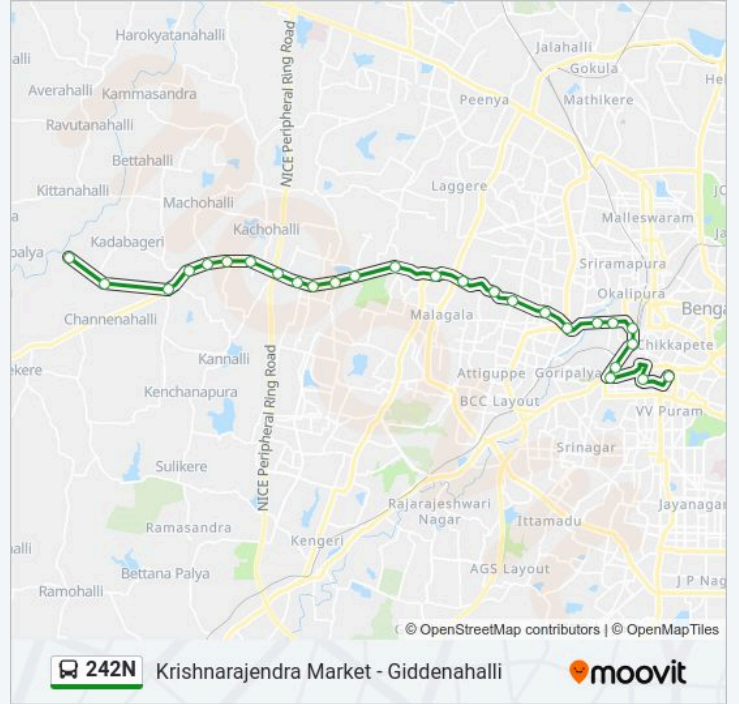

### 242N bus Info

**Direction:** Krishnarajendra Market

**Stops:** 27

**Trip Duration:** 48 min

**Line Summary:**

- Magadi Road Toll Gate
- 10th Cross Magadi Road
- 5th Cross Magadi Road
- Hunasemara
- Binny Mill
- Binnypet
- Sirsi Circle
- Rayan Circle
- K.R.Market (Kalasipalya)