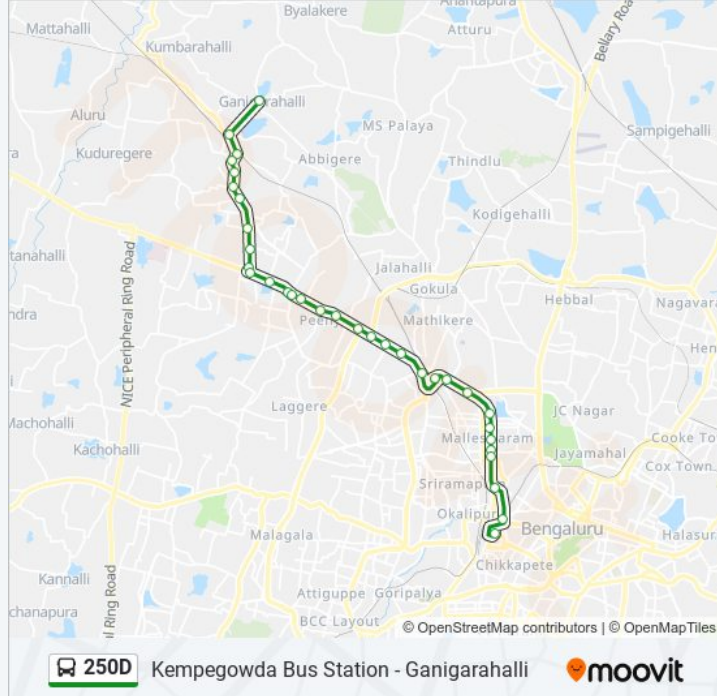

250D

Kempegowda Bus Station - Ganigarahalli

Get The App

The 250D bus line (Kempegowda Bus Station - Ganigarahalli) has 2 routes. For regular weekdays, their operation hours are:

(1) Ganigarahalli: 06:15 - 21:00(2) Kempegowda Bus Station: 05:20 - 19:20

Use the Moovit App to find the closest 250D bus station near you and find out when is the next 250D bus arriving.

Direction: Ganigarahalli

33 stops

[VIEW LINE SCHEDULE](#)

- Kempegowda Bus Station
- Anand Rao Circle
- Central (Towards K.B.S.Majestic)
- Malleshwaram Circle
- 8th Cross Malleshwaram
- 11th Cross Malleshwaram
- 15th Cross Malleshwaram
- 18th Cross Malleshwaram
- Tata Institute
- Yeshwanthpura Circle
- Yeshwanthapura Bus Station
- Govardhan Talkies
- R.M.C.Yard (Yashawanthapura New Railway Station)
- M.E.I.Factory
- Goraguntepalya
- C.M.T.I.
- S.R.S.Peenya
- Peenya
- Jalahalli Cross
- Jalahalli Metro Station
- Jalahalli Cross

250D bus Info

Direction: Ganigarahalli

Stops: 33

Trip Duration: 48 min

Line Summary:

T Dasarahalli

8th Mile Dasarahalli

8th Mile

Ganigarahalli

Direction: Kempegowda Bus Station

30 stops

[VIEW LINE SCHEDULE](#)

Ganigarahalli

Chikka Banavara

Railway Station Chikkabanavara

Janapriya Apartment