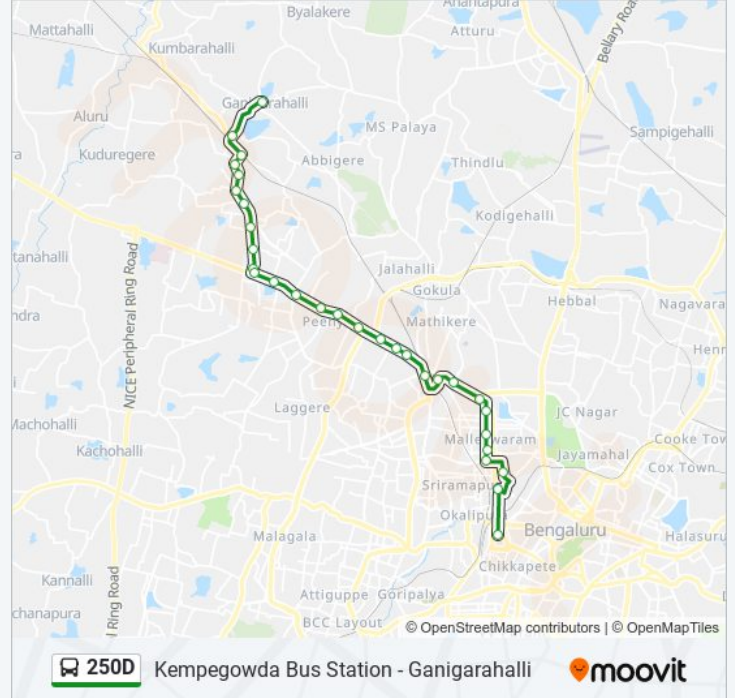

M.E.I.Factory

R.M.C.Yard (Yashwanthapura New Railway Station)

Govardhan Talkies

Yeshwanthapura Bus Station

Yeshwanthpura Circle

Tata Institute - Sankey Road

18th Cross Malleshwaram

13th Cross Malleshwaram

8th Cross Malleshwaram

Malleshwaram Circle

Malleshwaram Link Road

Central (Towards K.B.S.Majestic)

Kempegowda Bus Station

250D bus time schedules and route maps are available in an offline PDF at moovitapp.com. Use the Moovit App to see live bus times, train schedule or subway schedule, and step-by-step directions for all public transit in Bengaluru.

© 2024 Moovit - All Rights Reserved