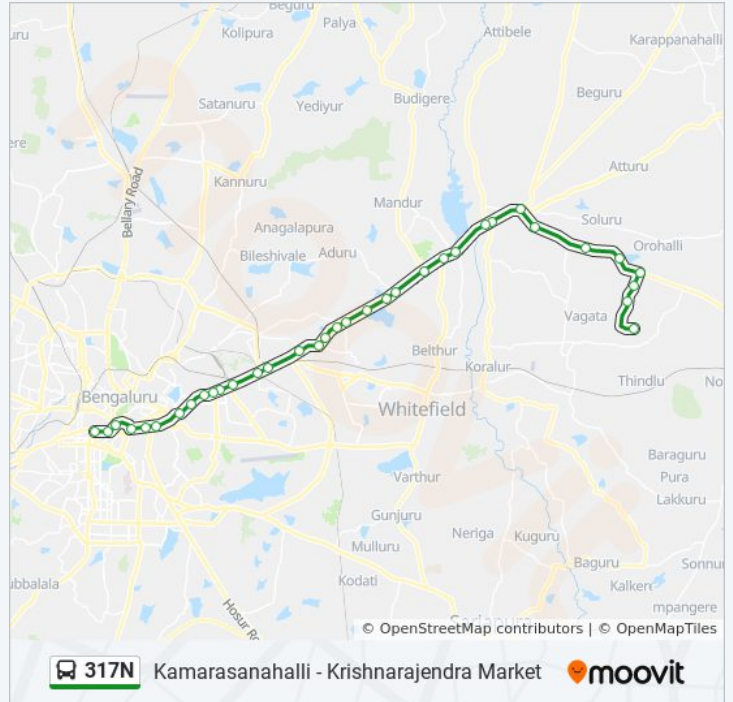

317N bus Info

Direction: Krishnarajendra Market

Stops: 34

Trip Duration: 63 min

Line Summary:

- Huskur Kodi
- Katamnalluru Gate
- Budigere Cross
- Avalahalli
- Veeranahalli
- Medahalli
- Bhattarahalli
- Subashanagara
- Police Quarters K.R.Puram
- K.R.Puram Market
- I.T.I.Colony Gate
- Tin Factory
- Benniganahalli
- N.G.E.F.
- Swamy Vivekananda Metro Station / Isolation Hospital
- Binnamangala (Indiranagara R.T.O.Office)
- Depot 6 Indiranagara
- Halasuru
- Lido
- Life Style
- Richmond Circle
- Richmond Circle Corporation
- Town Hall
- K.R.Market