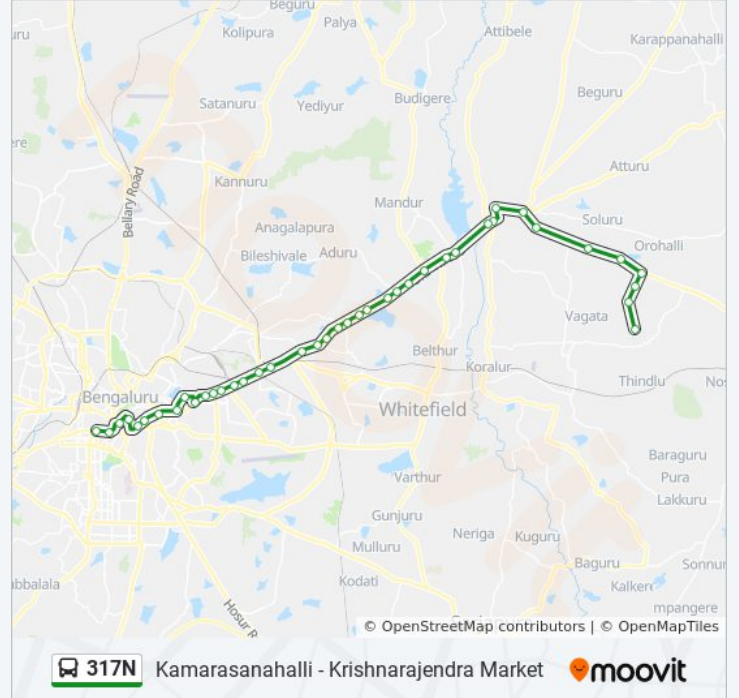

Hoskote Old Bus Stand

Hoskote Government Hospital

Al Ameen Residential School

Haralur Cross

Jadagenahalli

Karibiranahosahalli Gate

Karibiranahosahalli

Govindapura Cross

Kamarasanahalli

Direction: Krishnarajendra Market

34 stops

[VIEW LINE SCHEDULE](#)

Kamarasanahalli

Govinda Pura Cross

Karibiranahosahalli

Karibiranahosahalli Gate