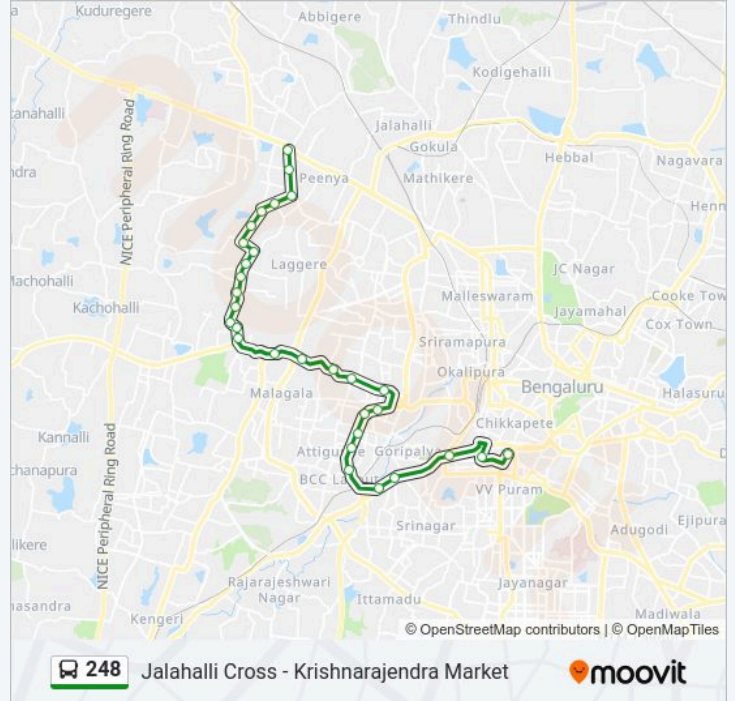

K.H.B.Colony

Agrahara Dasarahalli

Vijayanagara Vijaya Bank

Vijayanagara

Maruthi Mandira

Vijayanagara Bus Station

Attiguppe

Bapujinagara

New Guddadahalli

Sirsi Circle

Rayan Circle

K.R.Market (Kalasipalya)

248 bus time schedules and route maps are available in an offline PDF at moovitapp.com. Use the Moovit App to see live bus times, train schedule or subway schedule, and step-by-step directions for all public transit in Bengaluru.

© 2024 Moovit - All Rights Reserved