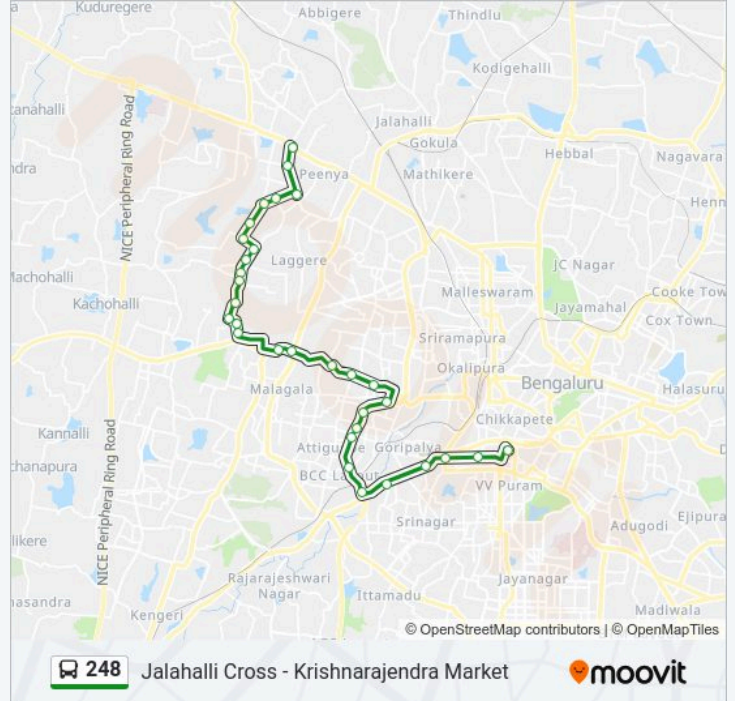

 **248**

Jalahalli Cross - Krishnarajendra Market

Get The App

The 248 bus line (Jalahalli Cross - Krishnarajendra Market) has 2 routes. For regular weekdays, their operation hours are: (1) Jalahalli Cross: 24 hours(2) Krishnarajendra Market: 24 hours
Use the Moovit App to find the closest 248 bus station near you and find out when is the next 248 bus arriving.

248 bus Time Schedule

Jalahalli Cross Route Timetable:

Sunday	24 hours
Monday	24 hours
Tuesday	24 hours
Wednesday	24 hours
Thursday	24 hours
Friday	24 hours
Saturday	24 hours

248 bus Info

Direction: Jalahalli Cross

Stops: 31

Trip Duration: 46 min

Line Summary:

Milk Dairy Goodwill School

Peenya 2nd Stage

Rajagopala Nagara

14th Cross Peenya

Brundavana Peenya

N.T.T.F.Peenya

Rolling Mill

T.V.S.Cross

Systems Peenya

Jalahalli Cross

Direction: Krishnarajendra Market

30 stops

[VIEW LINE SCHEDULE](#)