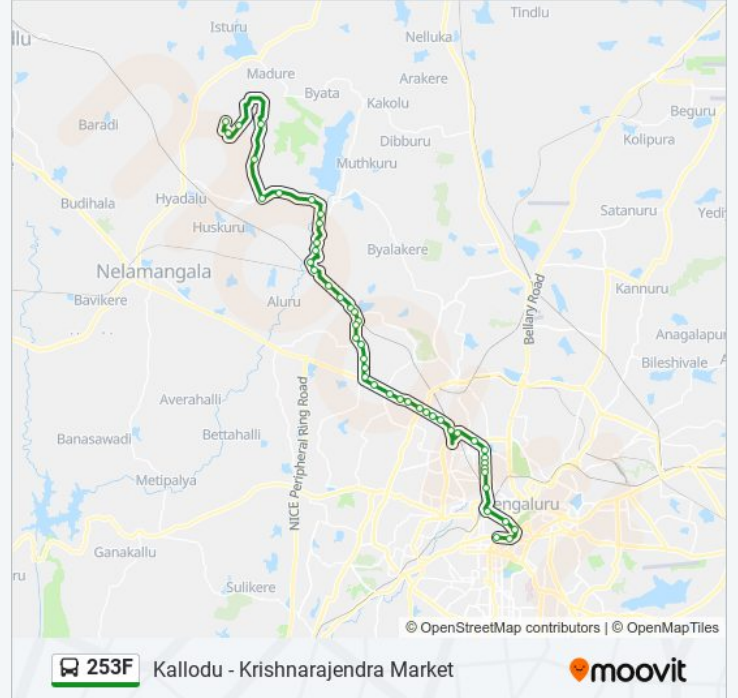

Hurali Chikkanahalli

Thirumalapura

Hesaraghatta T.B.Cross

Hesaraghatta Bus Stand

Guddadahalli

Thotagere Basavanna Devastana

Chikka Kukkanahalli

Bandaiahana Palya

Doddakukkanahalli Cross

Shastri Palya

Kallodu

Direction: Krishnarajendra Market

49 stops

[VIEW LINE SCHEDULE](#)

Kallodu

Shastri Palya