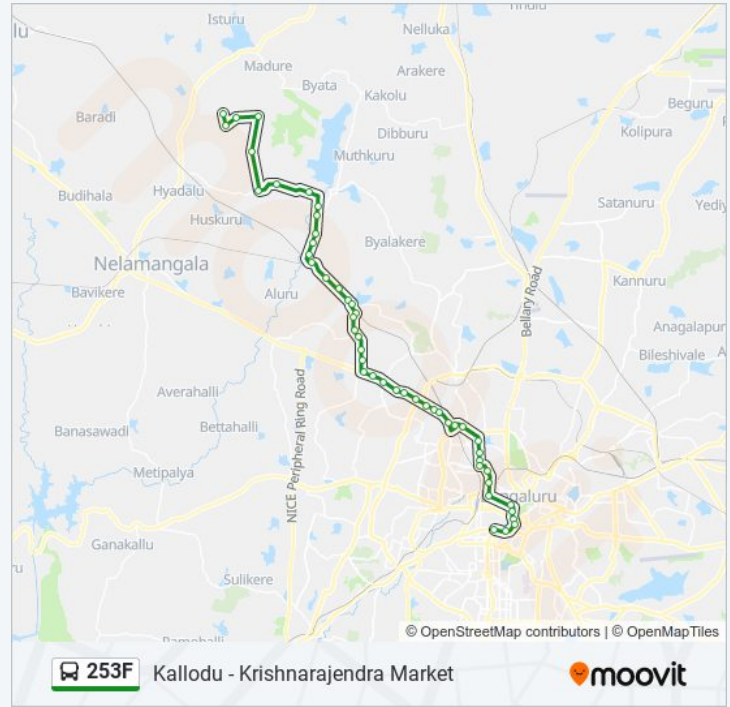

Friday 07:20 - 15:35

Saturday 07:20 - 15:35

253F bus Info

Direction: Krishnarajendra Market

Stops: 49

Trip Duration: 94 min

Line Summary:

Yeshwanthpura Circle