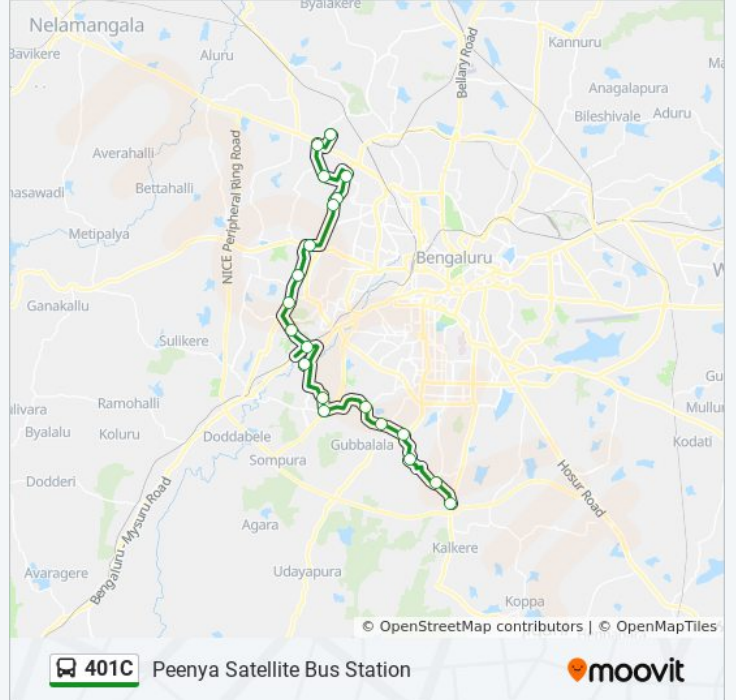

## 401C bus Info

**Direction:** Gottigere

**Stops:** 21

**Trip Duration:** 48 min

**Line Summary:**

Jalahalli Cross

Peenya Satellite Bus Station (Basaveshwara Bus Station)

401C bus time schedules and route maps are available in an offline PDF at [moovitapp.com](https://moovitapp.com). Use the [Moovit App](#) to see live bus times, train schedule or subway schedule, and step-by-step directions for all public transit in Bengaluru.