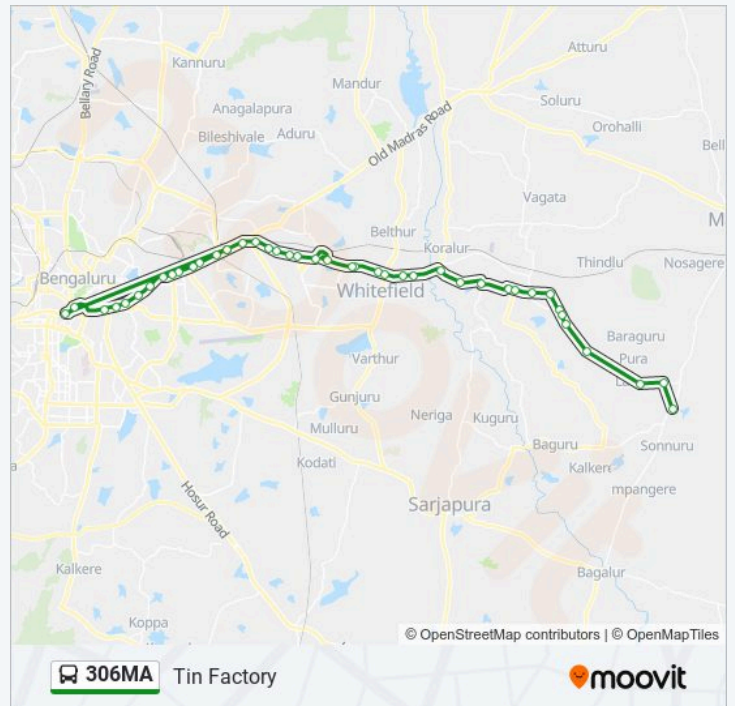

04:00 - 18:40

306MA bus Info

Direction: Tin Factory

Stops: 43

Trip Duration: 91 min

Line Summary:

D.I.G.Office

Life Style