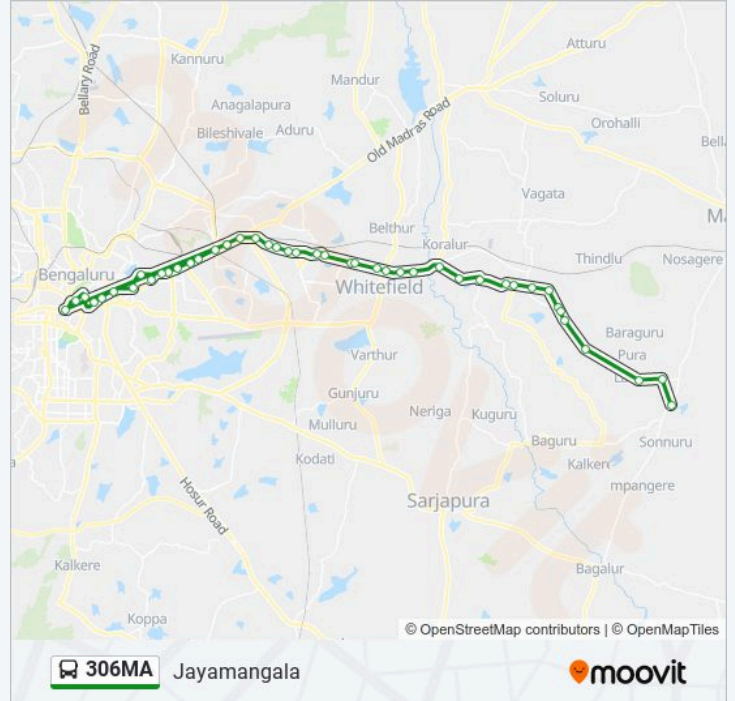

Hosahalli Cross Devanagondi

Devanagondi

Medahalli Cross

Bn Bache Gowda Badavane

Handenahalli

Narayankere

Lakkauru Circle

Kodahalli

Jayamangala

Direction: Tin Factory

43 stops

[VIEW LINE SCHEDULE](#)

Jayamangala

Kodahalli

Lakkauru Circle

Narayankere