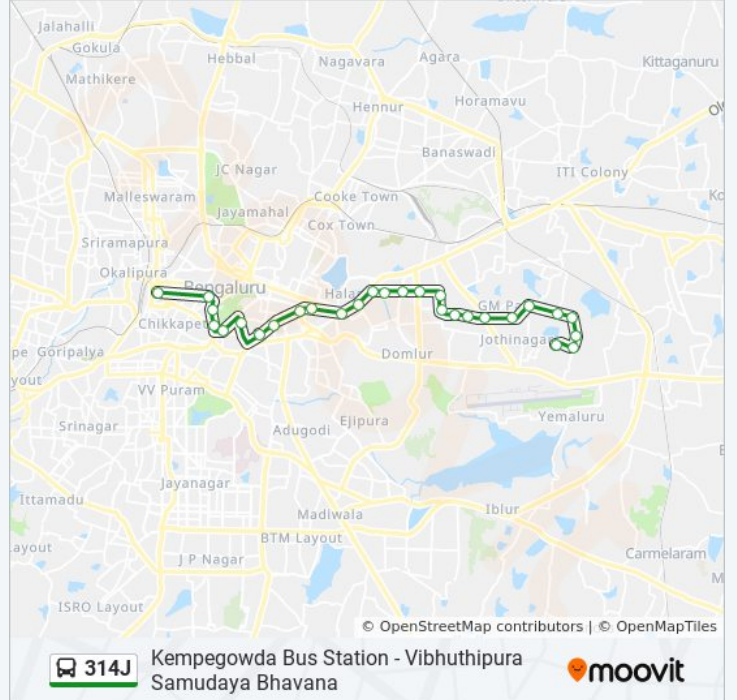

## Kempegowda Bus Station - Vibhuthipura Samudaya Bhavana

Get The App

The 314J bus line Kempegowda Bus Station - Vibhuthipura Samudaya Bhavana has one route. For regular weekdays, their operation hours are:

### 314J bus Time Schedule

Vibhuthipura Samudaya Bhavan Route Timetable:

|           |               |
|-----------|---------------|
| Sunday    | 06:35 - 21:20 |
| Monday    | 06:35 - 21:20 |
| Tuesday   | 06:35 - 21:20 |
| Wednesday | 06:35 - 21:20 |
| Thursday  | 06:35 - 21:20 |
| Friday    | 06:35 - 21:20 |
| Saturday  | 06:35 - 21:20 |

### 314J bus Info

**Direction:** Vibhuthipura Samudaya Bhavan

**Stops:** 28

**Trip Duration:** 39 min

**Line Summary:**

Jagadisha Nagara

Malleshpalya

Malleshpalya New Bus Station (Vignananagar)

Srirama Reddy Layout

Basavanagara

Rameshnagara

Vibhuthipura Samudaya Bhavan

314J bus time schedules and route maps are available in an offline PDF at [moovitapp.com](https://moovitapp.com). Use the [Moovit App](#) to see live bus times, train schedule or subway schedule, and step-by-step directions for all public transit in Bengaluru.