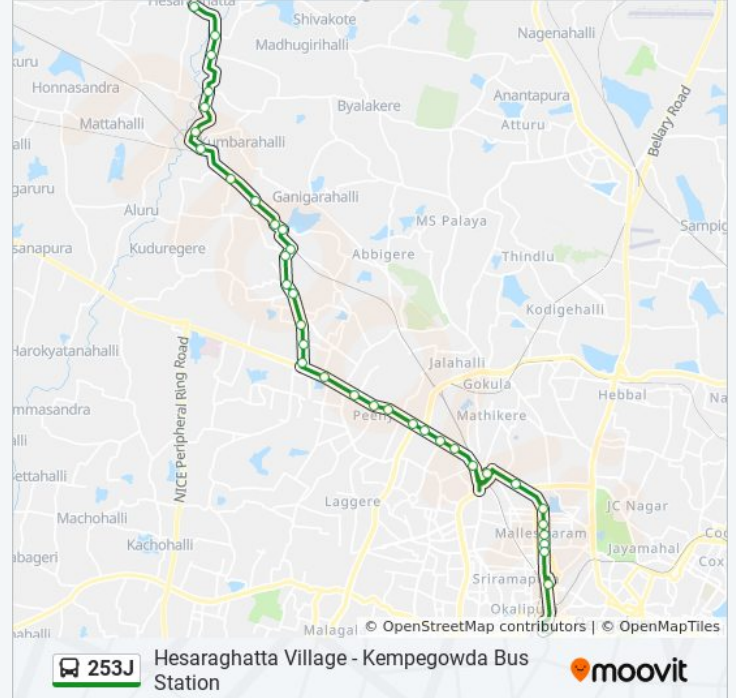

253J

Hesaraghatta Village - Kempegowda Bus Station

Get The App

The 253J bus line (Hesaraghatta Village - Kempegowda Bus Station) has 2 routes. For regular weekdays, their operation hours are:

(1) Hesaraghatta Village: 06:25 - 21:00(2) Kempegowda Bus Station: 05:10 - 18:55

253J bus Info

Direction: Hesaraghatta Village

Stops: 36

Trip Duration: 56 min

Line Summary:

Bone Mill

Sapthagiri College

Janapriya Apartments

Railway Station Chikkabanavara

Chikka Banavara

Gangamma Temple Chikkabanavara

Dwarakanagara

Soladevanahalli Police Station

Tharabanahalli

Tharabanahalli Choultry

Thore Nagasandra Cross

Hurali Chikkanahalli

Thirumalapura

Hesaraghatta T.B.Cross

Hesaraghatta Bus Stand

Direction: Kempegowda Bus Station

36 stops

[VIEW LINE SCHEDULE](#)

Hesaraghatta Bus Stand