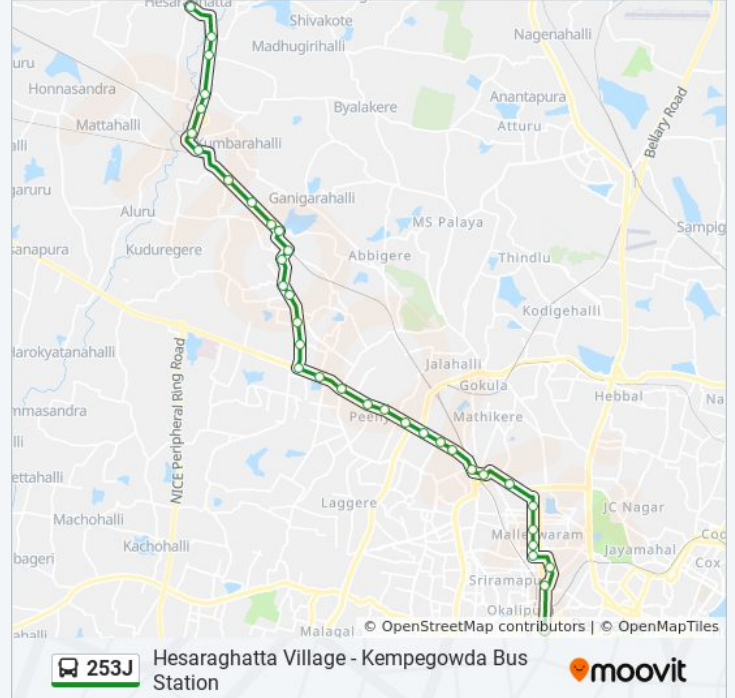

253J

Hesaraghatta Village - Kempegowda Bus Station

Get The App

The 253J bus line (Hesaraghatta Village - Kempegowda Bus Station) has 2 routes. For regular weekdays, their operation hours are:

(1) Hesaraghatta Village: 06:25 - 21:00(2) Kempegowda Bus Station: 05:10 - 18:55

253J bus Info

Direction: Kempegowda Bus Station

Stops: 36

Trip Duration: 66 min

Line Summary:

Bone Mill

Bagalagunte

Widia School

R.M.C.Yard (Yashwanthapura New Railway Station)

Govardhan Talkies

Yeshwanthapura Bus Station

Yeshwanthpura Circle

18th Cross Malleshwaram

13th Cross Malleshwaram

8th Cross Malleshwaram

Malleshwaram Circle

Malleshwaram Link Road

Central (Towards K.B.S.Majestic)

Kempegowda Bus Station

253J bus time schedules and route maps are available in an offline PDF at moovitapp.com. Use the [Moovit App](#) to see live bus times, train schedule or subway schedule, and step-by-step directions for all public transit in Bengaluru.