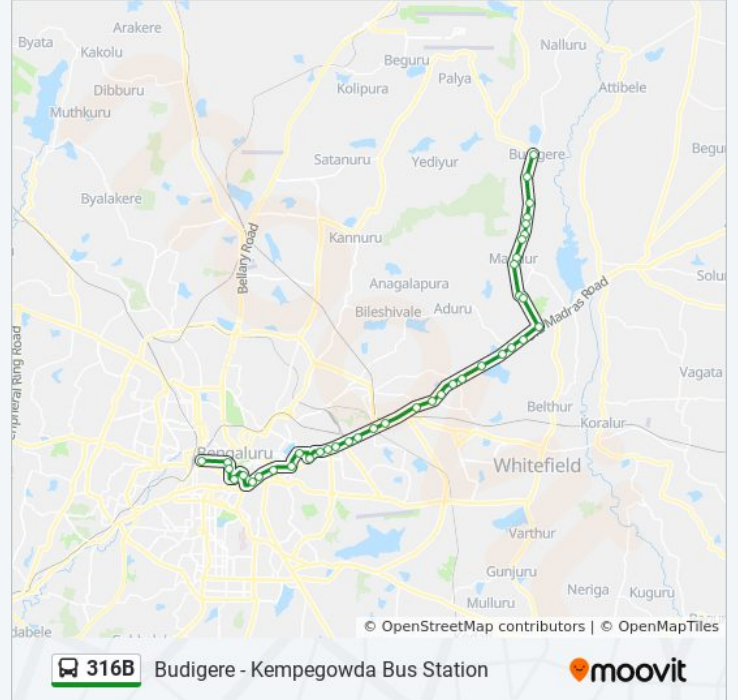

Hancharahalli Gate

Kattugollahalli

Singarapura

Jyothipura

Thirumenahalli Gate

Handarahalli Gate

Budigere

### Direction: Kempegowda Bus Station

31 stops

[VIEW LINE SCHEDULE](#)

Budigere

Handarahalli Gate

Thirumenahalli Gate

Jyothipura

Kattugollahalli