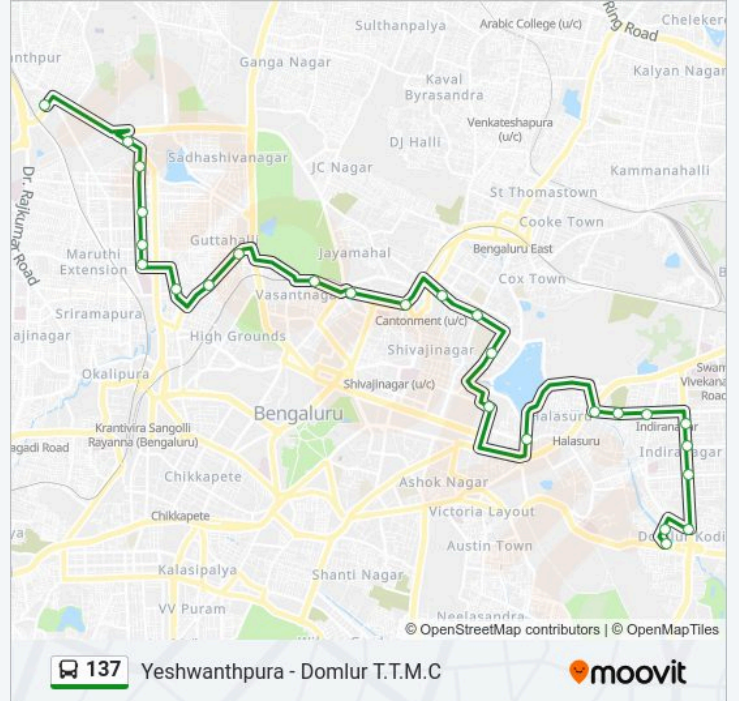

137

Yeshwanthpura - Domlur T.T.M.C

Get The App

The 137 bus line (Yeshwanthpura - Domlur T.T.M.C) has 2 routes. For regular weekdays, their operation hours are:
(1) Domlur Ttmc Bus Stand: 08:45 - 16:50(2) Yeshwanthpura: 10:35 - 18:20
Use the Moovit App to find the closest 137 bus station near you and find out when is the next 137 bus arriving.

Direction: Domlur Ttmc Bus Stand

26 stops

[VIEW LINE SCHEDULE](#)

- Yeshwanthapura T.T.M.C
- Tata Institute - Sankey Road
- 18th Cross Malleshwaram
- 13th Cross Malleshwaram
- 8th Cross Malleshwaram
- Malleshwaram Circle
- Malleshwaram Link Road
- R.M.S.Sheshadripuram
- R.M.Guttahalli Circle
- Ganesha Temple
- Cantonment Railway Station
- Bamboo Bazar 2
- Coles Park
- Thomas Cafe
- Lavanya Talkies
- Hasanath College
- Begum Mahal
- Halasuru
- Lakshmipura
- Double Road Indiranagara
- Indiranagar Police Station

137 bus Info

Direction: Domlur Ttmc Bus Stand

Stops: 26

Trip Duration: 39 min

Line Summary:

6th Main Indiranagara

H.A.L.2nd Stage 12th Main

Doopanahalli

Domlur Bridge

Dr.B.R.Ambedkar Bus Terminal (Domlur)

Direction: Yeshwanthpura

27 stops

[VIEW LINE SCHEDULE](#)

Dr.B.R.Ambedkar Bus Terminal (Domlur)

Doopanahalli

New Horizon School