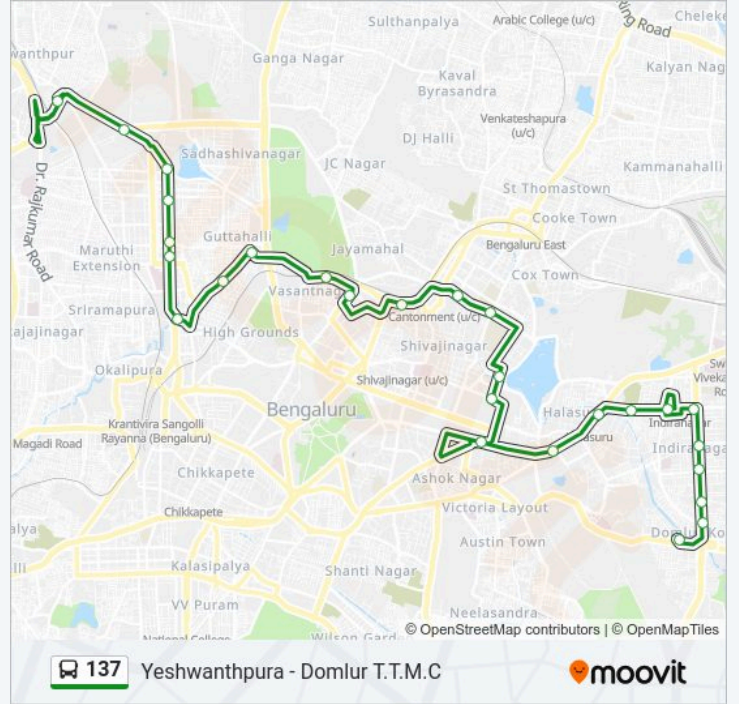

Yeshwanthpura Route Timetable:

Sunday	10:35 - 18:20
Monday	10:35 - 18:20
Tuesday	10:35 - 18:20
Wednesday	10:35 - 18:20
Thursday	10:35 - 18:20
Friday	10:35 - 18:20
Saturday	10:35 - 18:20

137 bus Info

Direction: Yeshwanthpura

Stops: 27

Trip Duration: 43 min

Line Summary:

R.M.Guttahalli Circle

R.M.S.Sheshadripuram

Central (Towards K.B.S.Majestic)

Malleshwaram Circle

8th Cross Malleshwaram

15th Cross Malleshwaram

18th Cross Malleshwaram

Tata Institute

Yeshwanthapura T.T.M.C

137 bus time schedules and route maps are available in an offline PDF at moovitapp.com. Use the Moovit App to see live bus times, train schedule or subway schedule, and step-by-step directions for all public transit in Bengaluru.