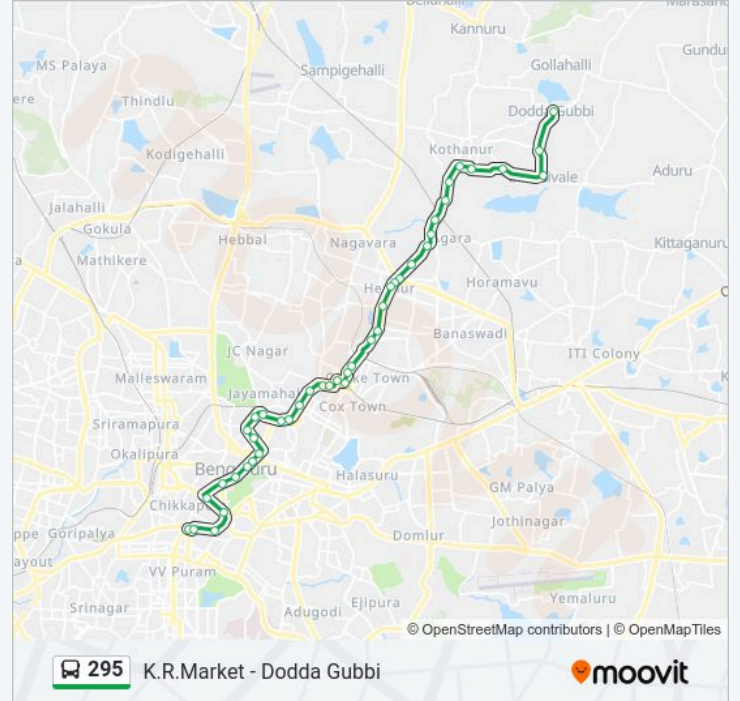

295 bus Info

Direction: Dodda Gubbi

Stops: 42

Trip Duration: 53 min

Line Summary:

East Railway Station

Davis Road

Charles School

Hennuru

Janaki Rama Layout

Geddalahalli

K Narayanapura Cross

Byrathi Cross

Byrathi

Kyalasanahalli

Bileshivale

Hanumatha Nagra

Dodda Gubbi

Direction: K.R.Market

38 stops

[VIEW LINE SCHEDULE](#)

Dodda Gubbi

Hanumatha Nagra

Bileshivale

Stops: 38

Trip Duration: 49 min

Line Summary: