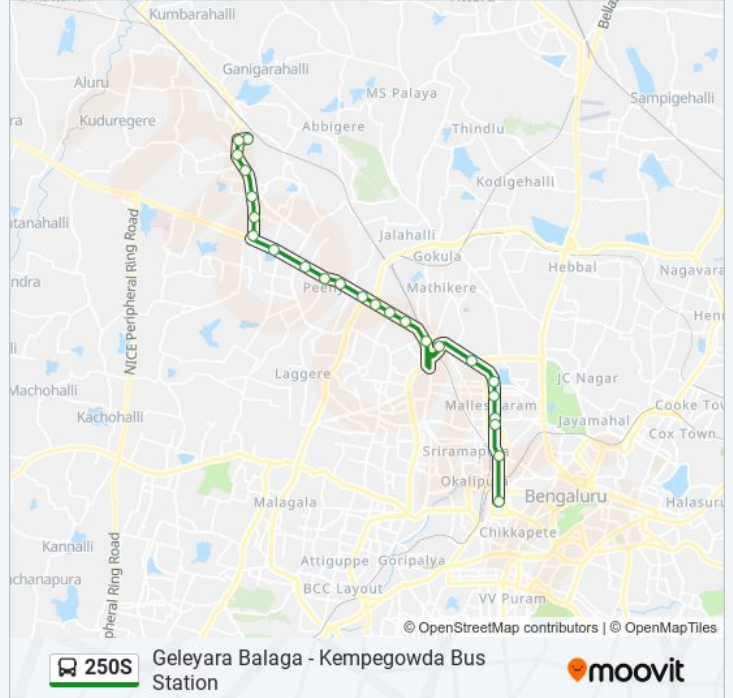

The 250S bus line (Geleyara Balaga - Kempegowda Bus Station) has 2 routes. For regular weekdays, their operation hours are:

(1) Geleyara Balaga: 05:55 - 21:00(2) Kempegowda Bus Station: 05:05 - 19:10

Use the Moovit App to find the closest 250S bus station near you and find out when is the next 250S bus arriving.

**Direction: Geleyara Balaga**

24 stops

[VIEW LINE SCHEDULE](#)

- Kempegowda Bus Station
- Central (Towards K.B.S.Majestic)
- Malleshwaram Circle
- 8th Cross Malleshwaram
- 15th Cross Malleshwaram
- 18th Cross Malleshwaram
- Tata Institute
- Yeshwanthapura Bus Station
- Govardhan Talkies
- R.M.C.Yard (Yashawanthapura New Railway Station)
- M.E.I.Factory
- Goraguntepalya
- C.M.T.I.
- S.R.S.Peenya
- Peenya
- Jalahalli Cross
- T Dasarahalli
- 8th Mile
- Widia School
- Bagalagunte
- Bone Mill

**250S bus Info**

**Direction:** Geleyara Balaga

**Stops:** 24

**Trip Duration:** 35 min

**Line Summary:**

Sapthagiri College

Sapthagiri Hospital

Geleyara Balaga

### Direction: Kempegowda Bus Station

25 stops

[VIEW LINE SCHEDULE](#)

Geleyara Balaga

Sapthagiri Hospital

Sapthagiri College

Bone Mill

Bagalagunte