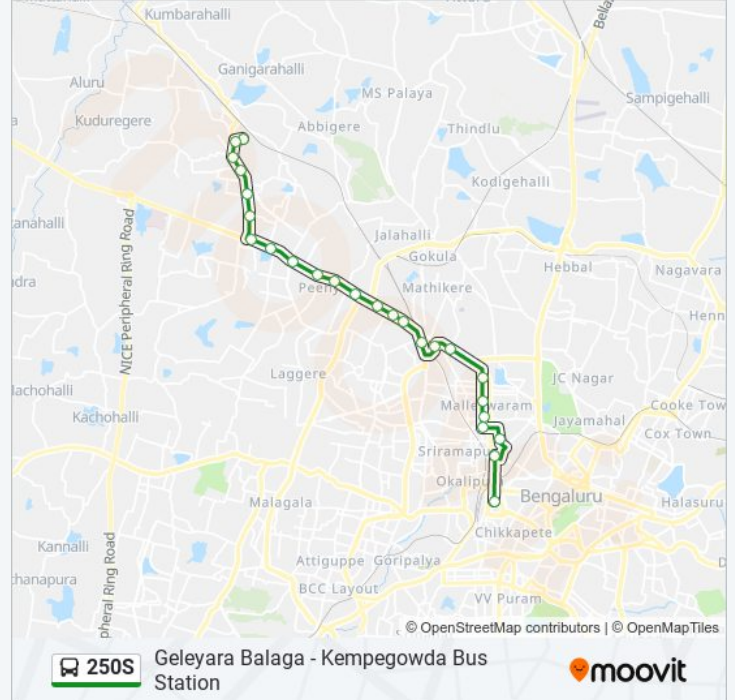

The 250S bus line (Geleyara Balaga - Kempegowda Bus Station) has 2 routes. For regular weekdays, their operation hours are:

(1) Geleyara Balaga: 05:55 - 21:00(2) Kempegowda Bus Station: 05:05 - 19:10

Use the Moovit App to find the closest 250S bus station near you and find out when is the next 250S bus arriving.

### 250S bus Time Schedule

Kempegowda Bus Station Route Timetable:

Sunday	05:05 - 19:10
Monday	05:05 - 19:10
Tuesday	05:05 - 19:10
Wednesday	05:05 - 19:10
Thursday	05:05 - 19:10
Friday	05:05 - 19:10
Saturday	05:05 - 19:10

### 250S bus Info

**Direction:** Kempegowda Bus Station

**Stops:** 25

**Trip Duration:** 37 min

**Line Summary:**

18th Cross Malleshwaram

13th Cross Malleshwaram

8th Cross Malleshwaram

Malleshwaram Circle

Malleshwaram Link Road

Central (Towards K.B.S.Majestic)

Kempegowda Bus Station

250S bus time schedules and route maps are available in an offline PDF at [moovitapp.com](https://moovitapp.com). Use the [Moovit App](#) to see live bus times, train schedule or subway schedule, and step-by-step directions for all public transit in Bengaluru.