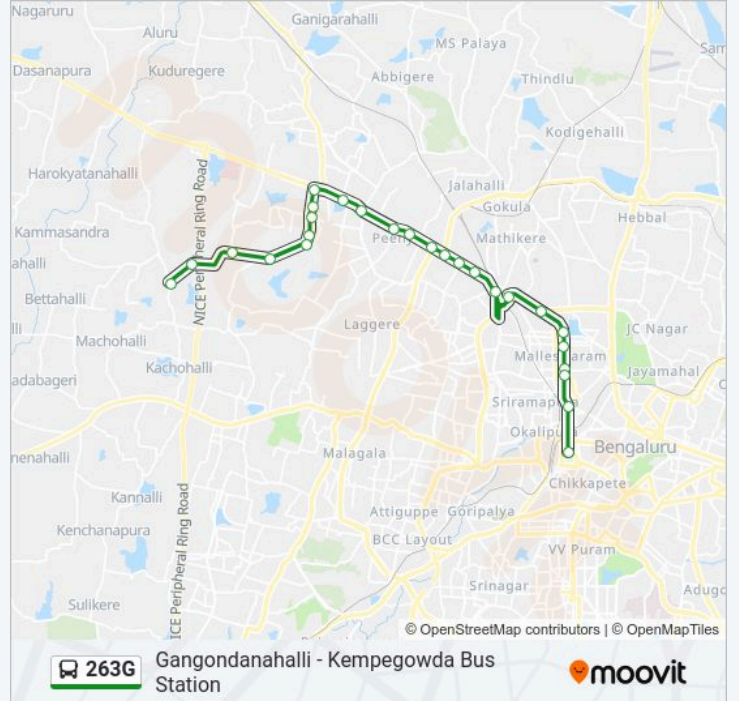

H.M.T.Layout

Nelagadarenahalli

Indiranagara

Thippannahalli Cross

Shanthinagara

Gangondanahalli

Direction: Kempegowda Bus Station

28 stops

[VIEW LINE SCHEDULE](#)

Gangondanahalli

Shanthinagara

Thippannahalli Cross

Siddartha International School

Indiranagara

Nelagadarenahalli

H.M.T.Layout

Nagasandra Cross

Rukmini Nagara

8th Mile Dasarahalli

T Dasarahalli

Jalahalli Cross

Peenya

S.R.S.Peenya

C.M.T.I.

Goraguntepalya

M.E.I.Factory

R.M.C.Yard (Yashawanthapura New Railway Station)

263G bus Time Schedule

Kempegowda Bus Station Route Timetable:

Sunday	04:30 - 18:35
Monday	04:30 - 18:35
Tuesday	04:30 - 18:35
Wednesday	04:30 - 18:35
Thursday	04:30 - 18:35
Friday	04:30 - 18:35
Saturday	04:30 - 18:35

263G bus Info

Direction: Kempegowda Bus Station

Stops: 28

Trip Duration: 42 min

Line Summary: