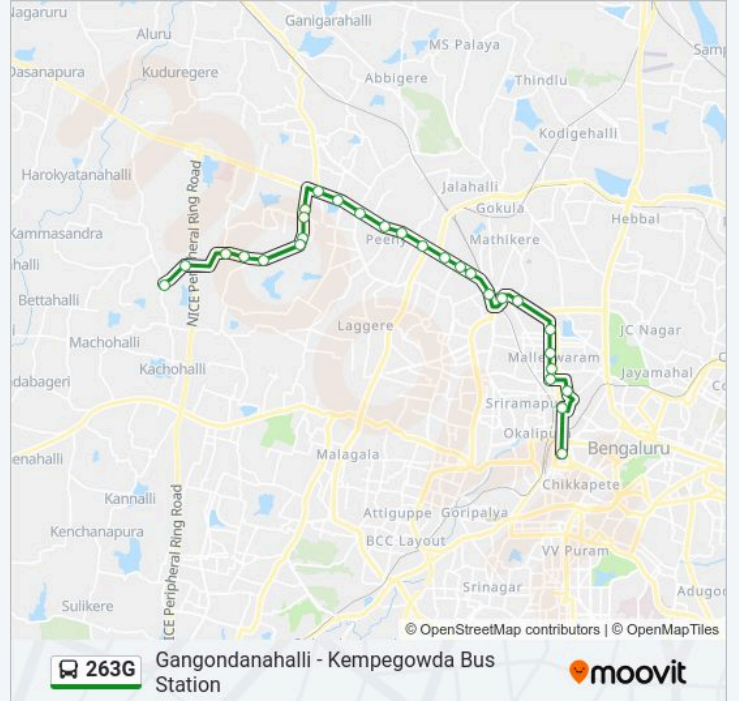

## Gangondanahalli - Kempegowda Bus Station

Get The App

The 263G bus line (Gangondanahalli - Kempegowda Bus Station) has 2 routes. For regular weekdays, their operation hours are:

(1) Gangondanahalli: 05:35 - 20:20 (2) Kempegowda Bus Station: 04:30 - 18:35

### 263G bus Info

**Direction:** Kempegowda Bus Station

**Stops:** 28

**Trip Duration:** 42 min

**Line Summary:**

Govardhan Talkies

Yeshwanthapura T.T.M.C

Yeshwanthpura Circle

18th Cross Malleshwaram

13th Cross Malleshwaram

8th Cross Malleshwaram

Malleshwaram Circle

Malleshwaram Link Road

Central (Towards K.B.S.Majestic)

Kempegowda Bus Station

263G bus time schedules and route maps are available in an offline PDF at [moovitapp.com](https://moovitapp.com). Use the Moovit App to see live bus times, train schedule or subway schedule, and step-by-step directions for all public transit in Bengaluru.

© 2024 Moovit - All Rights Reserved