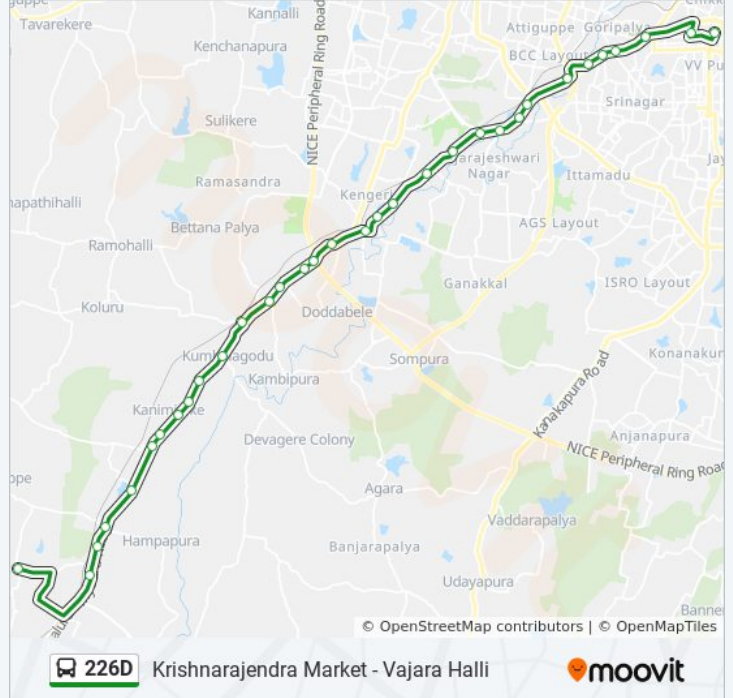

226D

Krishnarajendra Market - Vajara Halli

Get The App

The 226D bus line (Krishnarajendra Market - Vajara Halli) has 2 routes. For regular weekdays, their operation hours are: (1) Krishnarajendra Market: 04:30 - 07:15(2) Vajara Halli: 05:50 - 19:30  
Use the Moovit App to find the closest 226D bus station near you and find out when is the next 226D bus arriving.

**226D bus Info**

**Direction:** Krishnarajendra Market

**Stops:** 32

**Trip Duration:** 50 min

**Line Summary:**

Bengaluru University Gate

Rajarajeshwari Nagara Gate

B.W.S.S.B.Quarters Nayandahalli

### Direction: Vajara Halli

33 stops

[VIEW LINE SCHEDULE](#)

K.R.Market (Kalasipalya)

Rayan Circle

Sirsi Circle

Mysore Road Toll Gate

Mysore Road Bus Station