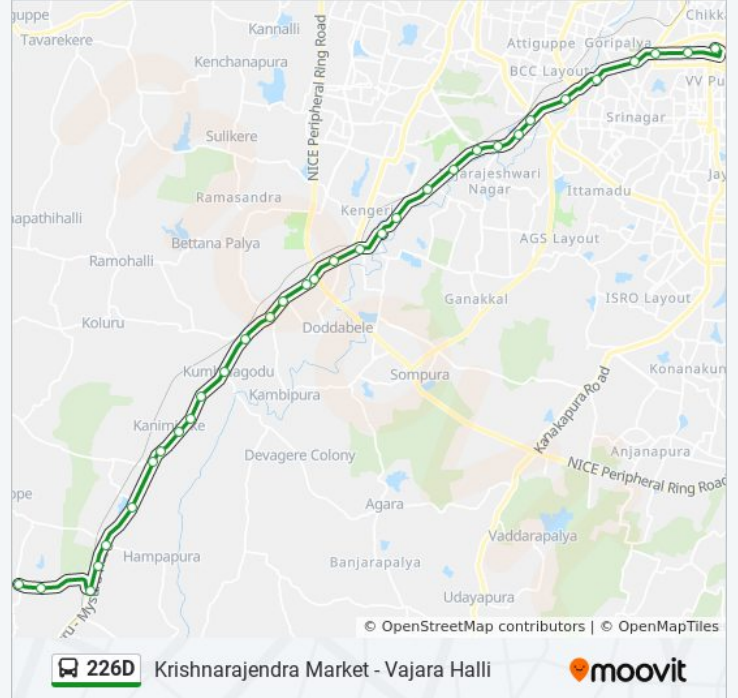

R.R.Medical College

Anchepalya Bidadi Road

Ramohalli Cross

Kumbalagodu

Pepsi Gate

Swami Narayana Gurukula

Kanminake

Kanminake Colony

Hejjala Cross

Sheshagirihalli

Manchanayakanahalli Gate

Veeranjaneya Temple

Railway Gate Lakshmisagara

Vajarahalli Colony

Vajarahalli

226D bus time schedules and route maps are available in an offline PDF at moovitapp.com. Use the [Moovit App](#) to see live bus times, train schedule or subway schedule, and step-by-step directions for all public transit in Bengaluru.

[About Moovit](#) • [MaaS Solutions](#) • [Supported Countries](#) • [Mooviter Community](#)

© 2024 Moovit - All Rights Reserved

Check Live Arrival Times