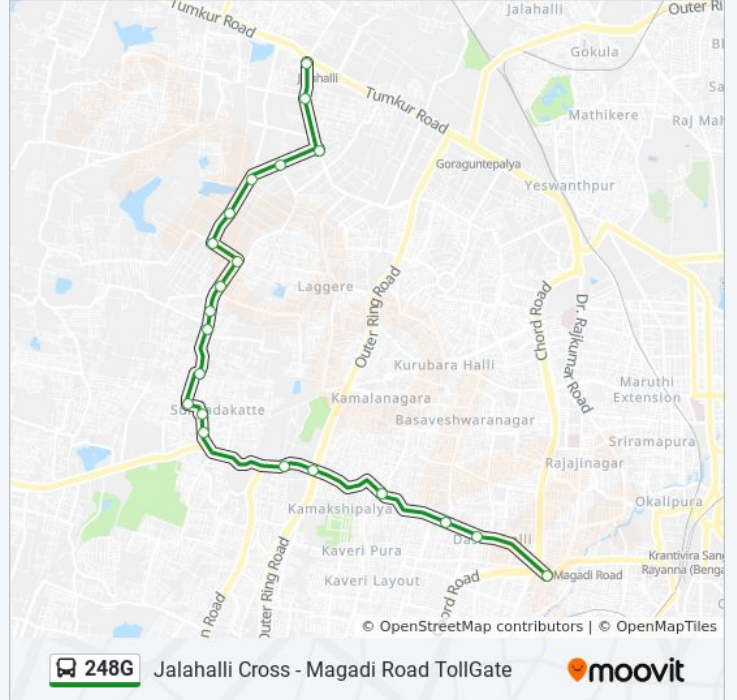

## Jalahalli Cross - Magadi Road TollGate

Get The App

The 248G bus line (Jalahalli Cross - Magadi Road TollGate) has 2 routes. For regular weekdays, their operation hours are: (1) Jalahalli Cross: 06:10 - 19:55(2) Magadi Road Tollgate: 07:00 - 20:40  
Use the Moovit App to find the closest 248G bus station near you and find out when is the next 248G bus arriving.

### Direction: Jalahalli Cross

21 stops

[VIEW LINE SCHEDULE](#)

- Tollgate Magadi Main Road
- Agrahara Dasarahalli
- K.H.B.Colony
- Kamakshipalya
- Sumanahalli
- Kottigepalya
- Aralimara Sunkadakatte
- Maramma Temple Hegganahalli
- Neelagiri Thopu
- Hegganahalli Cross
- Hegganahalli
- Milk Dairy Goodwill School
- Peenya 2nd Stage
- Rajagopala Nagara
- 14th Cross Peenya
- Brundavana Peenya
- N.T.T.F.Peenya
- Rolling Mill
- T.V.S.Cross
- Systems Peenya
- Jalahalli Cross

### 248G bus Time Schedule

Jalahalli Cross Route Timetable:

Sunday	06:10 - 19:55
Monday	06:10 - 19:55
Tuesday	06:10 - 19:55
Wednesday	06:10 - 19:55
Thursday	06:10 - 19:55
Friday	06:10 - 19:55
Saturday	06:10 - 19:55

### 248G bus Info

**Direction:** Jalahalli Cross

**Stops:** 21

**Trip Duration:** 33 min

**Line Summary:**