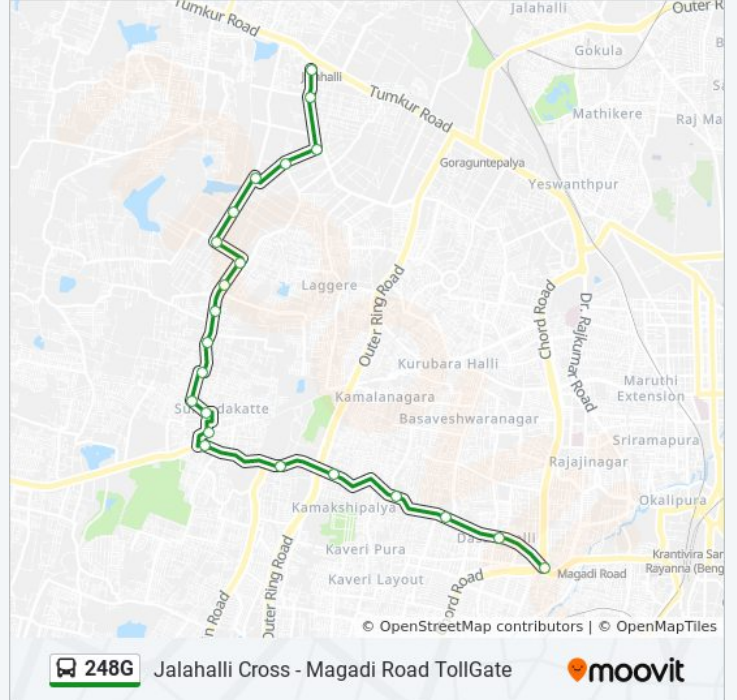

Kamakshipalya

K.H.B.Colony

Agrahara Dasarahalli

Magadi Road Toll Gate

248G bus time schedules and route maps are available in an offline PDF at moovitapp.com. Use the [Moovit App](#) to see live bus times, train schedule or subway schedule, and step-by-step directions for all public transit in Bengaluru.

[About Moovit](#) • [MaaS Solutions](#) • [Supported Countries](#) • [Mooviter Community](#)

© 2024 Moovit - All Rights Reserved

Check Live Arrival Times