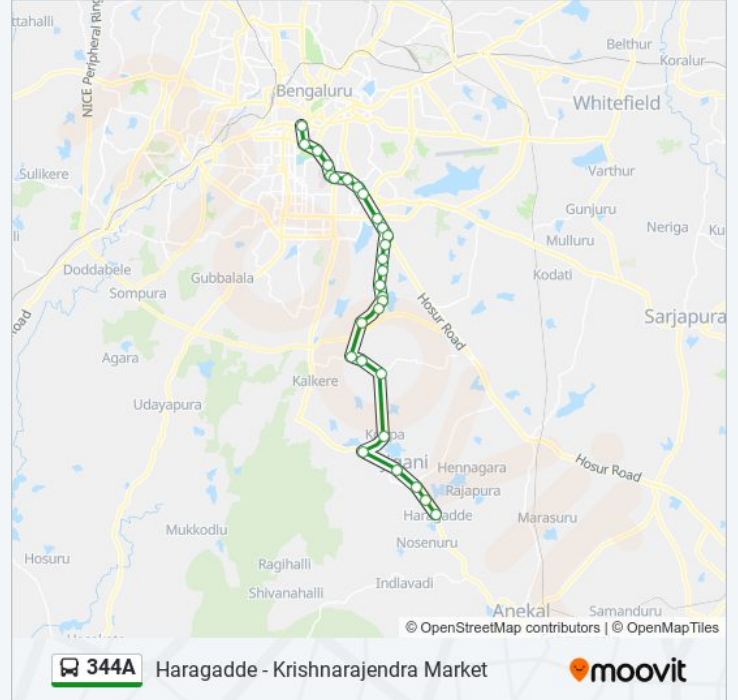

### 344A bus Info

**Direction:** Krishnarajendra Market

**Stops:** 29

**Trip Duration:** 55 min

**Line Summary:**

Roopena Agrahara

Central Silk Board

St Johns Hospital

Hosur Road Junction

Muneshwara Temple

Bengaluru Dairy Circle

Nimhans Hospital

Lakkasandra

Hop Coms / Lalbagh

Lalbagh Main Gate

Town Hall