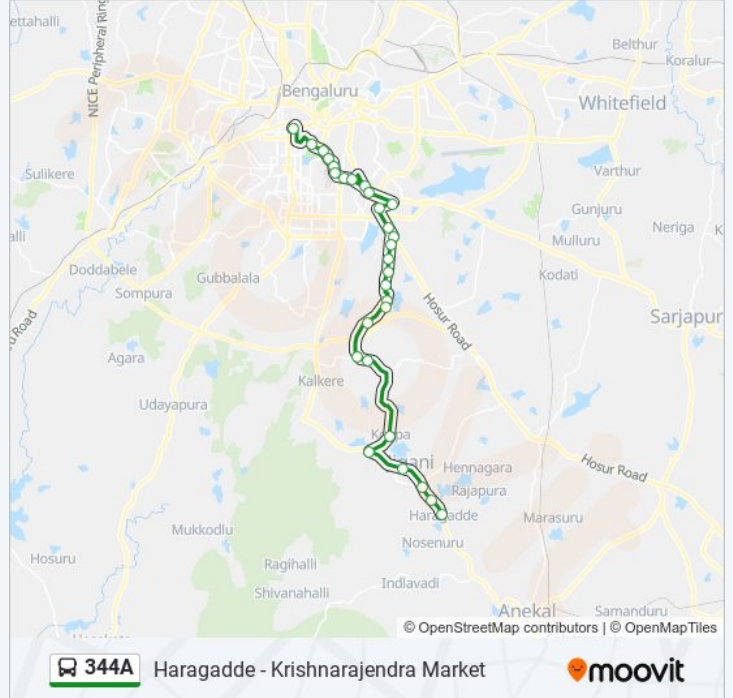

Vaddarapalya

Koppa

Koppa Gate

Jigani Tent

Jigani A.P.C.Circle

Madapatna

Haragadde

Direction: Krishnarajendra Market

29 stops

[VIEW LINE SCHEDULE](#)

Haragadde

Madapatna

Jigani A.P.C.Circle

Jigani Tent

Koppa Gate

Koppa

Jally Machine

Vaddarapalya

St.Marys School

Mahaveer Ridge Apartments

Mylasandra Cross

Beguru (Towards Bommanahalli)

Beguru Church

Vishwapriyanagara Cross

St Francis School

Deccan Bengaluru

Deccan Hongansandra

Bommanahalli

344A bus Time Schedule

Krishnarajendra Market Route Timetable:

Sunday	06:50 - 18:40
Monday	06:50 - 18:40
Tuesday	06:50 - 18:40
Wednesday	06:50 - 18:40
Thursday	06:50 - 18:40
Friday	06:50 - 18:40
Saturday	06:50 - 18:40

344A bus Info

Direction: Krishnarajendra Market

Stops: 29

Trip Duration: 55 min

Line Summary: