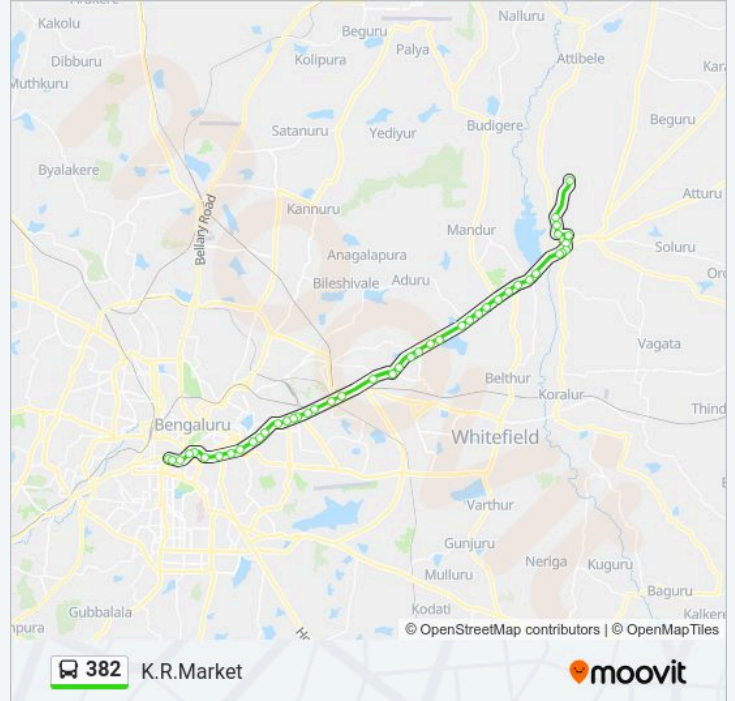

Subashanagara

Police Quarters K.R.Puram

K.R.Puram Market

I.T.I.Colony Gate

Tin Factory

Benniganahalli

Baiyappanahalli Metro Station

N.G.E.F.

Swamy Vivekananda Metro Station

Swamy Vivekananda Metro Station / Isolation Hospital

Binnamangala (Indiranagara R.T.O.Office)

Depot 6 Indiranagara

Halasuru

Halasuru Police Station

Lido

D.I.G.Office

Life Style

Richmond Circle

Richmond Circle

Pallavi Talkies

Corporation

Town Hall

Krishnarajendra Market

K.R.Market

Direction: Kallahalli

45 stops

[VIEW LINE SCHEDULE](#)

K.R.Market

Town Hall

Corporation

St.Joseph Boys High School Malya Hospital

382 bus Time Schedule

Kallahalli Route Timetable:

Sunday	05:40 - 14:05
Monday	05:40 - 14:05
Tuesday	05:40 - 14:05
Wednesday	05:40 - 14:05
Thursday	05:40 - 14:05
Friday	05:40 - 14:05