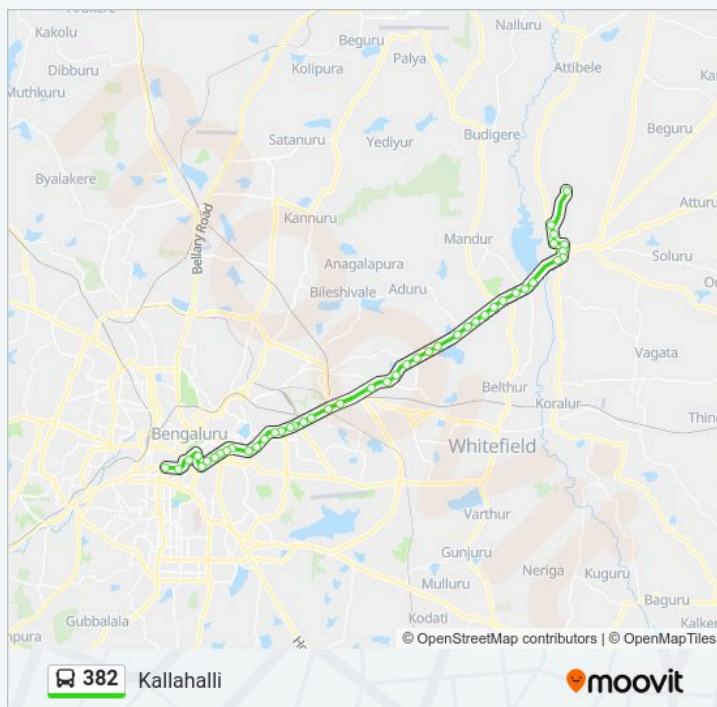

Katamnalluru Gate

Huskur Kodi

**382 bus Info**

**Direction:** Kallahalli

**Stops:** 45

**Trip Duration:** 66 min

**Line Summary:**

Hoskote Toll