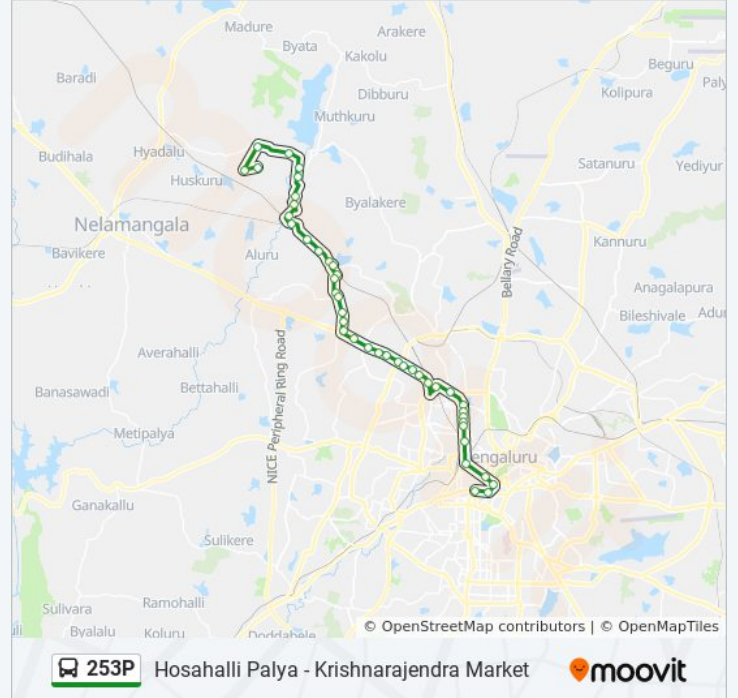

Soladevanahalli Police Station

Tharabanahalli

Tharabanahalli Choultry

Thore Nagasandra Cross

Hurali Chikkanahalli

Thirumalapura

Hesaraghatta T.B.Cross

Hesaraghatta Bus Stand

Guddadahalli

Agrahara Gate

Hosahalli Palya

Direction: Krishnarajendra Market

45 stops

[VIEW LINE SCHEDULE](#)

Hosahalli Palya

Agrahara Gate