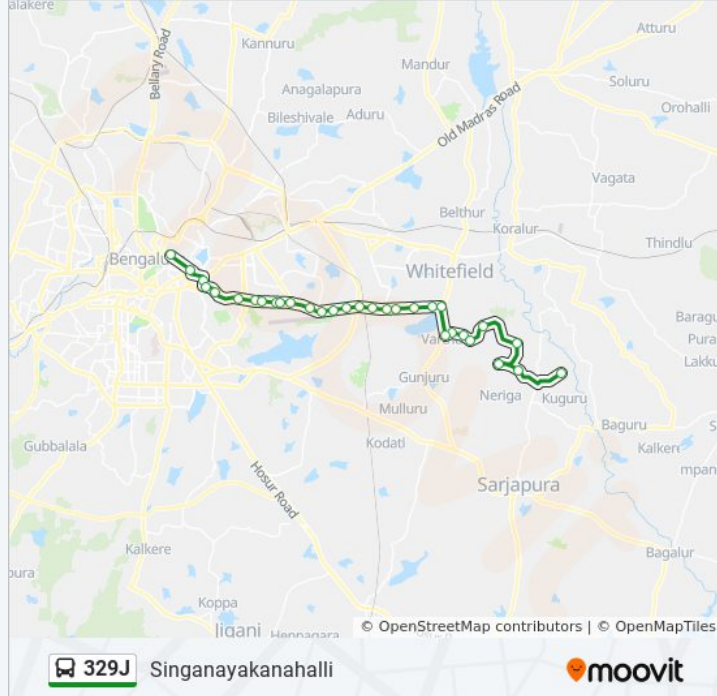

329J bus Info

Direction: Singanayakanahalli
Stops: 31
Trip Duration: 53 min
Line Summary:

Thubarahalli

Siddapura

Ramagondanahalli

Varthuru Kodi

Varthuru High School

Sorahunase Gate

Janatha Mane

Madhura Nagara Hostel

Vallepura Gate

Muthsandra

Nakkundi Dommasandra

Janthagondana Halli

Singanayakanahalli

329J bus time schedules and route maps are available in an offline PDF at moovitapp.com. Use the [Moovit App](#) to see live bus times, train schedule or subway schedule, and step-by-step directions for all public transit in Bengaluru.