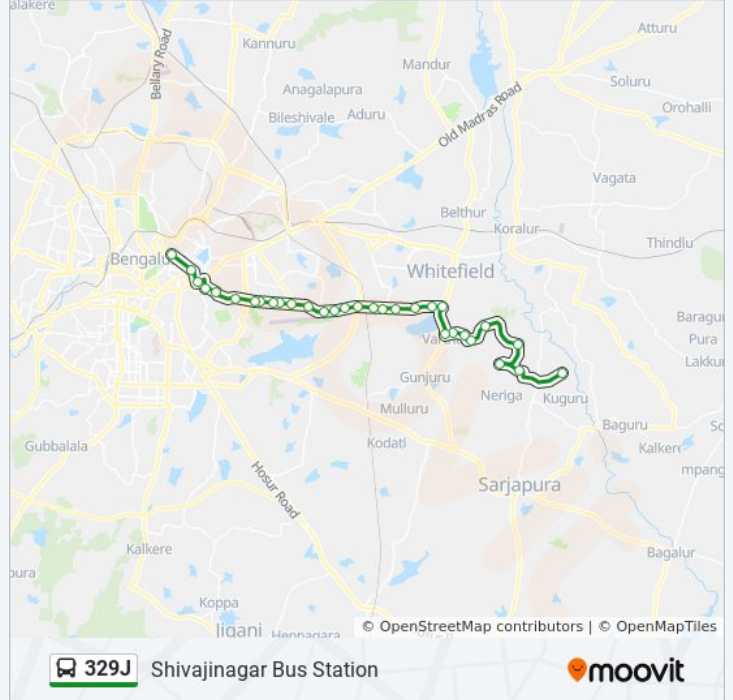

329J bus Info

Direction: Shivajinagar Bus Station

Stops: 31

Trip Duration: 59 min

Line Summary:

Murugeshpalya
 Manipal Hospital
 Kodihalli
 Domlur
 Commando Hospital
 Military Accounts Office
 D.I.G.Office
 Manipal Centre
 Shivajinagara Bus Station

Direction: Singanayakanahalli

31 stops
[VIEW LINE SCHEDULE](#)

Shivajinagara Bus Station
 Manipal Centre
 Trinity Circle
 Military Accounts Office
 Commando Hospital
 Domlur
 Kodihalli
 Manipal Hospital
 Murugeshpalya
 Rajarajeshwari Talkies
 H.A.L.Main Gate
 Helicopter Division
 H.A.L.Kalyana Mantapa
 Yamalur Cross
 Marathahalli
 Marathahalli Bridge
 Munnekolalu Cross (Spice Garden)
 Kundalahalli Gate