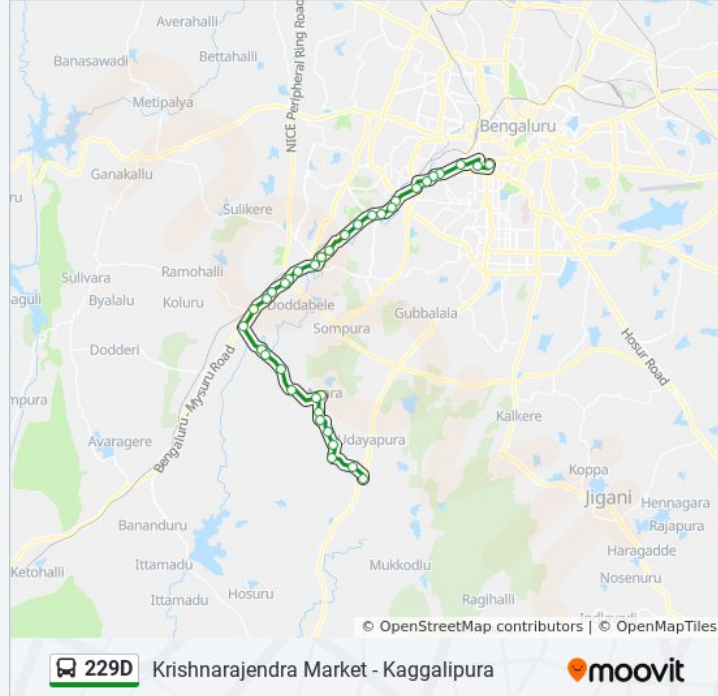

229D

Krishnarajendra Market - Kaggalipura

Get The App

The 229D bus line (Krishnarajendra Market - Kaggalipura) has 2 routes. For regular weekdays, their operation hours are: (1) Kaggalipura: 06:20 - 19:40(2) Krishnarajendra Market: 05:00 - 17:40
Use the Moovit App to find the closest 229D bus station near you and find out when is the next 229D bus arriving.

229D bus Time Schedule

Kaggalipura Route Timetable:

Sunday	06:20 - 19:40
Monday	06:20 - 19:40
Tuesday	06:20 - 19:40
Wednesday	06:20 - 19:40
Thursday	06:20 - 19:40
Friday	06:20 - 19:40
Saturday	06:20 - 19:40

229D bus Info

Direction: Kaggalipura

Stops: 35

Trip Duration: 63 min

Line Summary:

Thagachaguppe

Devagere Cross

Devagere

Nayandahalli

B.H.E.L.

Bapujinagara

New Guddadahalli

Sirsi Circle

Rayan Circle

K.R.Market (Kalasipalya)

229D bus time schedules and route maps are available in an offline PDF at moovitapp.com. Use the [Moovit App](#) to see live bus times, train schedule or subway schedule, and step-by-step directions for all public transit in Bengaluru.