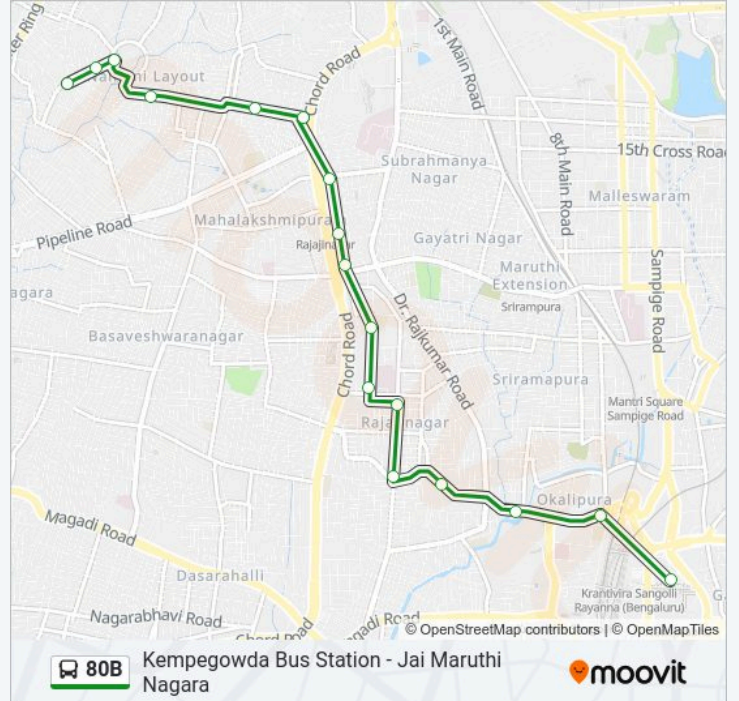

80B

Kempegowda Bus Station - Jai Maruthi Nagara

Get The App

The 80B bus line (Kempegowda Bus Station - Jai Maruthi Nagara) has 2 routes. For regular weekdays, their operation hours are:

(1) Jai Maruthi Nagara: 05:45 - 22:25(2) Kempegowda Bus Station: 05:45 - 22:15

Use the Moovit App to find the closest 80B bus station near you and find out when is the next 80B bus arriving.

Direction: Jai Maruthi Nagara

17 stops

[VIEW LINE SCHEDULE](#)

Kempegowda Bus Station
Okalipura
Sujatha Talkies
Rajajinagara Entrance
Bashyam Circle
Rajajinagara Old Police Station
E.S.I.Hospital Rajajinagara
Basaveshwara College
Navarang Theatre
Canara Bank Rajajinagara 1st Block
Rajaji Nagar 1st Block
Mahalakshmi Layout Entrance
Srinivasa Temple
Saraswathipuram
Nandhini Layout Bus Station
Nandhini Layout Quaters
Jai Maruthi Nagara

80B bus Time Schedule

Jai Maruthi Nagara Route Timetable:

Sunday	05:45 - 22:25
Monday	05:45 - 22:25
Tuesday	05:45 - 22:25
Wednesday	05:45 - 22:25
Thursday	05:45 - 22:25
Friday	05:45 - 22:25
Saturday	05:45 - 22:25

80B bus Info

Direction: Jai Maruthi Nagara

Stops: 17

Trip Duration: 20 min

Line Summary:

Direction: Kempegowda Bus Station

17 stops

[VIEW LINE SCHEDULE](#)