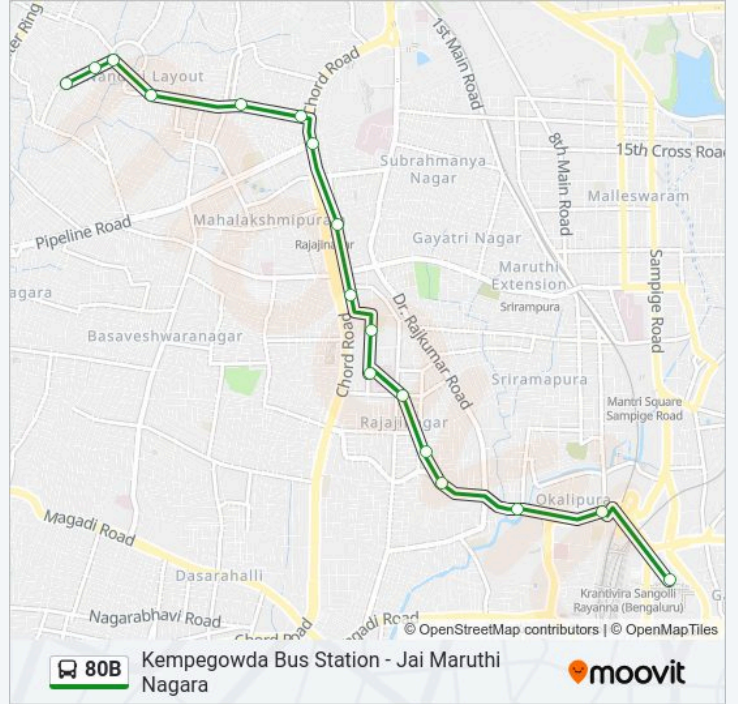

80B

Kempegowda Bus Station - Jai Maruthi Nagara

Get The App

The 80B bus line (Kempegowda Bus Station - Jai Maruthi Nagara) has 2 routes. For regular weekdays, their operation hours are:

(1) Jai Maruthi Nagara: 05:45 - 22:25(2) Kempegowda Bus Station: 05:45 - 22:15

80B bus Info

Direction: Jai Maruthi Nagara

Stops: 17

Trip Duration: 20 min

Line Summary:

Direction: Kempegowda Bus Station

17 stops

[VIEW LINE SCHEDULE](#)

80B bus Time Schedule

Kempegowda Bus Station Route Timetable:

Sunday	05:45 - 22:15
Monday	05:45 - 22:15
Tuesday	05:45 - 22:15
Wednesday	05:45 - 22:15
Thursday	05:45 - 22:15
Friday	05:45 - 22:15
Saturday	05:45 - 22:15

80B bus Info

Direction: Kempegowda Bus Station

Stops: 17

Trip Duration: 20 min

Line Summary:

80B bus time schedules and route maps are available in an offline PDF at moovitapp.com. Use the Moovit App to see live bus times, train schedule or subway schedule, and step-by-step directions for all public transit in Bengaluru.