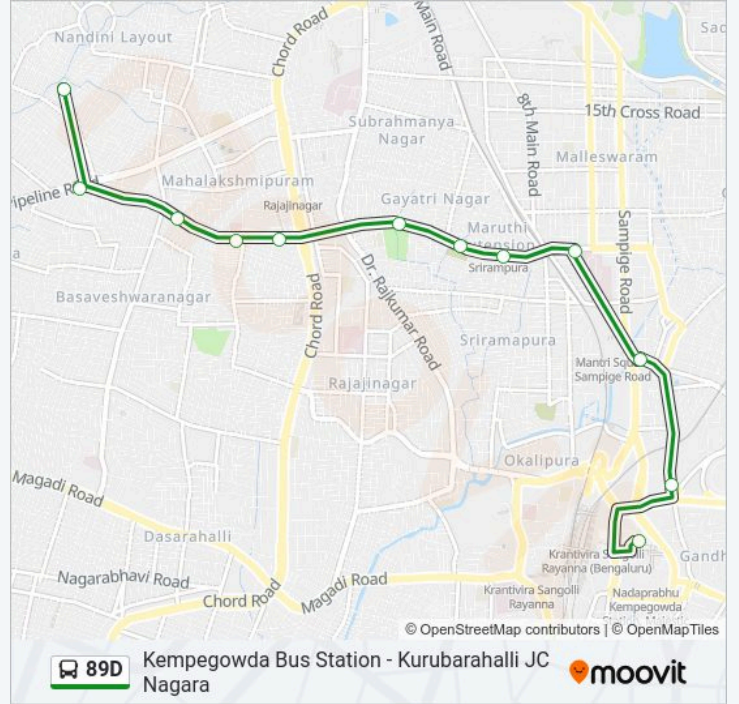

### 89D bus Info

**Direction:** Kempegowda Bus Station

**Stops:** 12

**Trip Duration:** 20 min

**Line Summary:**

### Direction: Kurubarahalli Jc Nagara

12 stops

[VIEW LINE SCHEDULE](#)

Kempegowda Bus Station

Anand Rao Circle

Central (Towards K.B.S.Majestic)

Malleshwaram Circle

Devaiah Park

### 89D bus Time Schedule

Kurubarahalli Jc Nagara Route Timetable:

Sunday	07:10 - 20:45
Monday	07:10 - 20:45
Tuesday	07:10 - 20:45
Wednesday	07:10 - 20:45
Thursday	07:10 - 20:45
Friday	07:10 - 20:45
Saturday	07:10 - 20:45

### 89D bus Info

**Direction:** Kurubarahalli Jc Nagara

**Stops:** 12

**Trip Duration:** 21 min

**Line Summary:**

89D bus time schedules and route maps are available in an offline PDF at [moovitapp.com](https://moovitapp.com). Use the Moovit App to see live bus times, train schedule or subway schedule, and step-by-step directions for all public transit in Bengaluru.