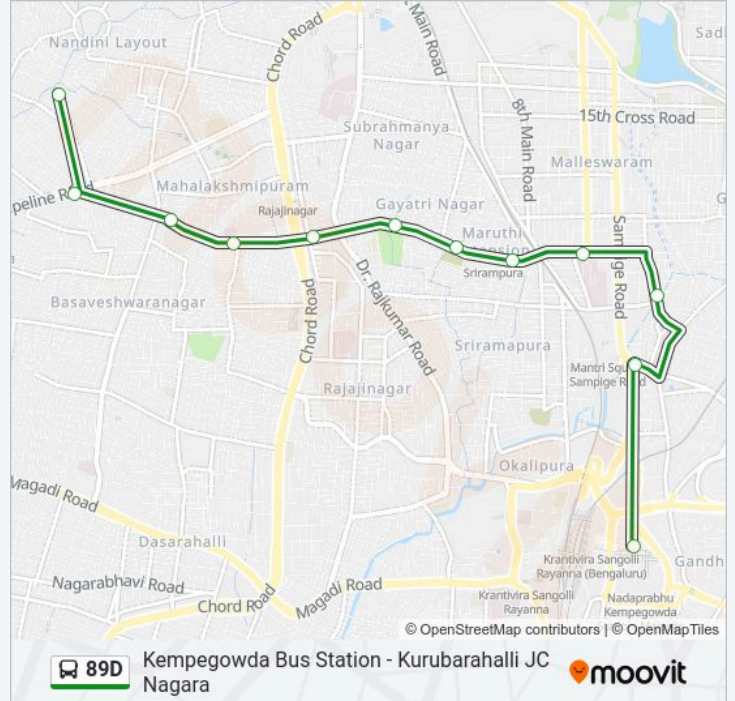

Mariyappanapalya

Harishchandra Ghat

Devaiah Park

Malleshwaram Circle

Malleshwaram Link Road

Central (Towards K.B.S.Majestic)

Kempegowda Bus Station

### 89D bus Time Schedule

Kempegowda Bus Station Route Timetable:

Sunday	07:00 - 21:00
Monday	07:00 - 21:00
Tuesday	07:00 - 21:00
Wednesday	07:00 - 21:00
Thursday	07:00 - 21:00
Friday	07:00 - 21:00
Saturday	07:00 - 21:00

### 89D bus Info

**Direction:** Kempegowda Bus Station

**Stops:** 12

**Trip Duration:** 20 min

**Line Summary:**

### Direction: Kurubarahalli Jc Nagara

12 stops

[VIEW LINE SCHEDULE](#)

Kempegowda Bus Station

Anand Rao Circle

Central (Towards K.B.S.Majestic)

Malleshwaram Circle

Devaiah Park