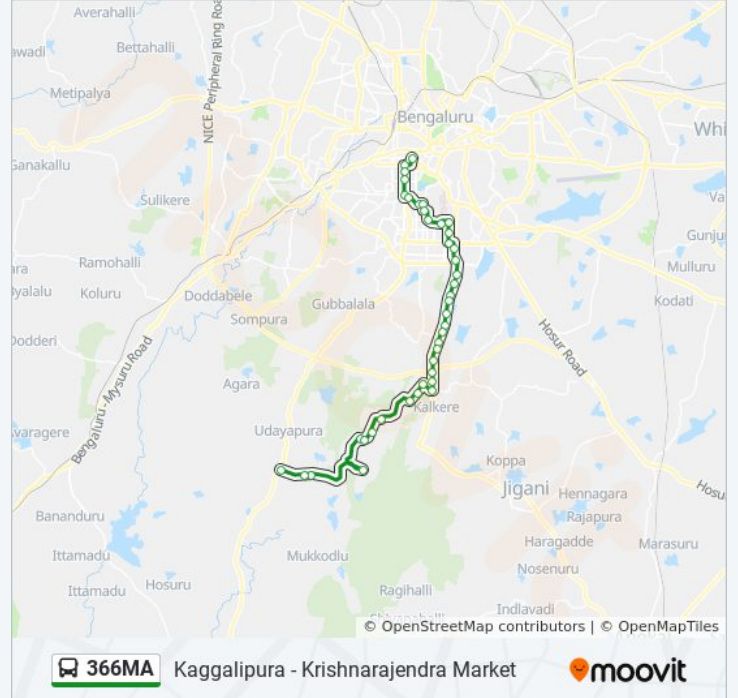

366MA bus Info**Direction:** Kaggalipura**Stops:** 39**Trip Duration:** 60 min**Line Summary:**

Loyola School

Kalena Agrahara

Himagiri

Gottigere

T John College

Basavanapura Gate

Koli Farm Ck Palya

Weavers Colony

Maruthi Layout

Bilwarada Halli

Shanubhogana Halli

Kenchanayakanadoddi

Byatarayana Doddi

Byatarayana Doddi Cross

Shylendra Doddi

Gulakamale

Vasudevapura

Kaggalipura

Direction: Krishnarajendra Market

39 stops

[VIEW LINE SCHEDULE](#)

Kaggalipura

Vasudevapura