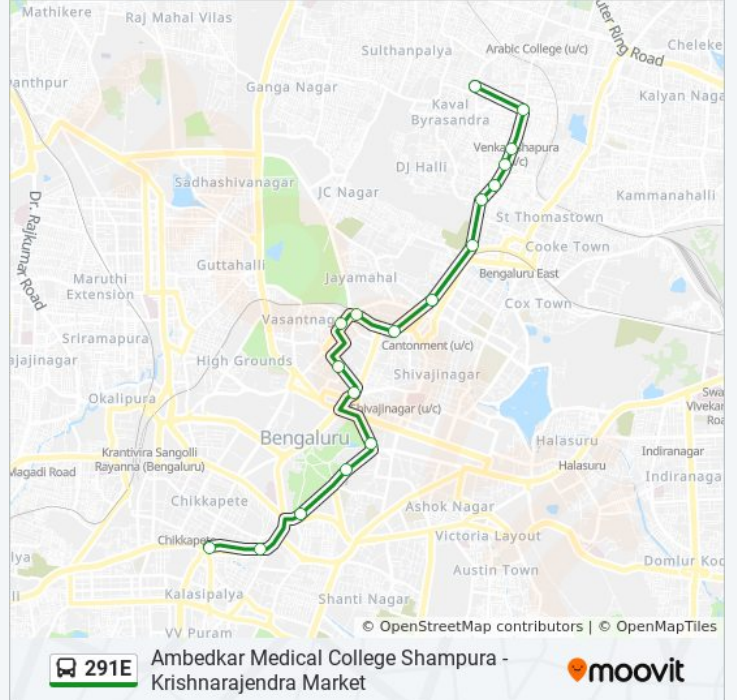

Ambedkar Medical College Shampura - Krishnarajendra Market

Get The App

The 291E bus line (Ambedkar Medical College Shampura - Krishnarajendra Market) has 2 routes. For regular weekdays, their operation hours are:

Direction: Ambedkar Medical College Shampura

18 stops

[VIEW LINE SCHEDULE](#)

- K.R.Market
- Town Hall
- Corporation
- Museum
- M.G Statue (Chinnaswamy Stadium)
- Indian Express
- Cunningham Road
- Vasanthnagara (Ambedkar Bhavana)
- Cantonment Railway Station
- Bamboo Bazaar
- Coles Park
- Doddy
- Periyar Nagara Circle
- Muslim Colony
- P&T Colony
- Venkateshapura
- Kadugondanahalli
- Ambedkar Medical College Shampura

291E bus Time Schedule

Ambedkar Medical College Shampura Route
Timetable:

Sunday	06:50 - 21:50
Monday	06:50 - 21:50
Tuesday	06:50 - 21:50
Wednesday	06:50 - 21:50
Thursday	06:50 - 21:50
Friday	06:50 - 21:50
Saturday	06:50 - 21:50

291E bus Info

Direction: Ambedkar Medical College Shampura

Stops: 18

Trip Duration: 28 min

Line Summary:

Direction: Krishnarajendra Market

17 stops

[VIEW LINE SCHEDULE](#)