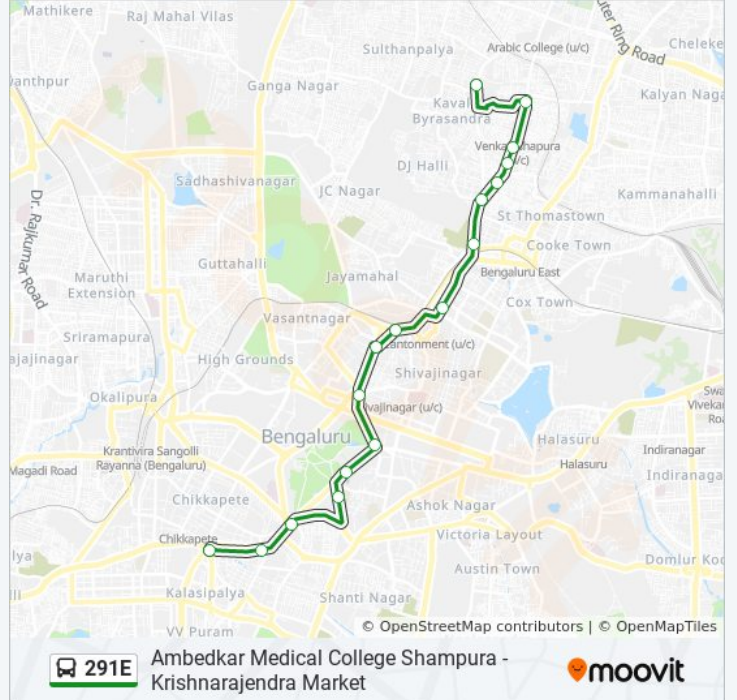

Ambedkar Medical College Shampura - Krishnarajendra Market

Get The App

The 291E bus line (Ambedkar Medical College Shampura - Krishnarajendra Market) has 2 routes. For regular weekdays, their operation hours are:

Direction: Ambedkar Medical College Shampura

18 stops

[VIEW LINE SCHEDULE](#)

- K.R.Market
- Town Hall
- Corporation
- Museum
- M.G Statue (Chinnaswamy Stadium)
- Indian Express
- Cunningham Road
- Vasanthnagara (Ambedkar Bhavana)
- Cantonment Railway Station
- Bamboo Bazaar
- Coles Park
- Doddy
- Periyar Nagara Circle
- Muslim Colony
- P&T Colony
- Venkateshapura
- Kadugondanahalli
- Ambedkar Medical College Shampura

291E bus Info

Direction: Ambedkar Medical College Shampura

Stops: 18

Trip Duration: 28 min

Line Summary:

Direction: Krishnarajendra Market

17 stops

[VIEW LINE SCHEDULE](#)

291E bus Info

Direction: Krishnarajendra Market

Stops: 17

Trip Duration: 25 min

Line Summary:

291E bus time schedules and route maps are available in an offline PDF at moovitapp.com. Use the [Moovit App](#) to see live bus times, train schedule or subway schedule, and step-by-step directions for all public transit in Bengaluru.