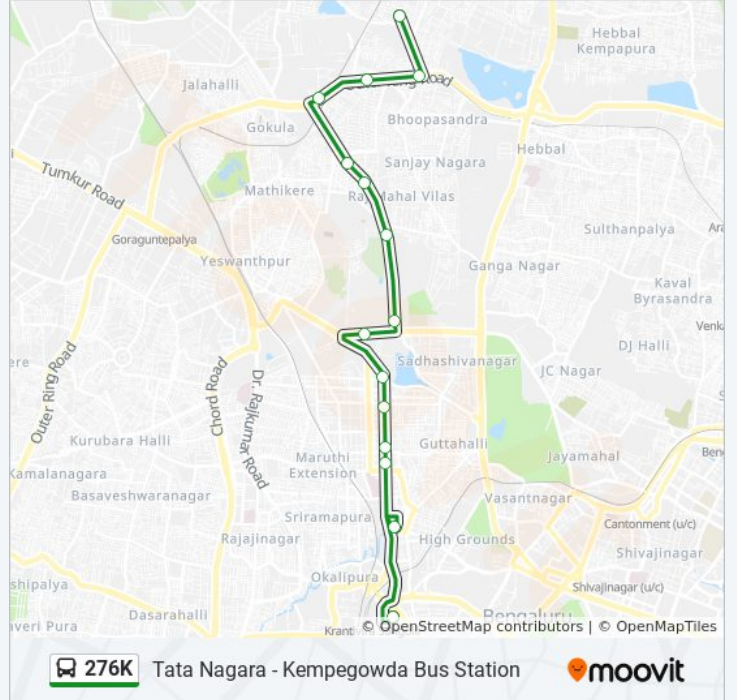

276K bus time schedules and route maps are available in an offline PDF at moovitapp.com. Use the [Moovit App](#) to see live bus times, train schedule or subway schedule, and step-by-step directions for all public transit in Bengaluru.

[About Moovit](#) • [MaaS Solutions](#) • [Supported Countries](#) • [Mooviter Community](#)

© 2024 Moovit - All Rights Reserved

Check Live Arrival Times