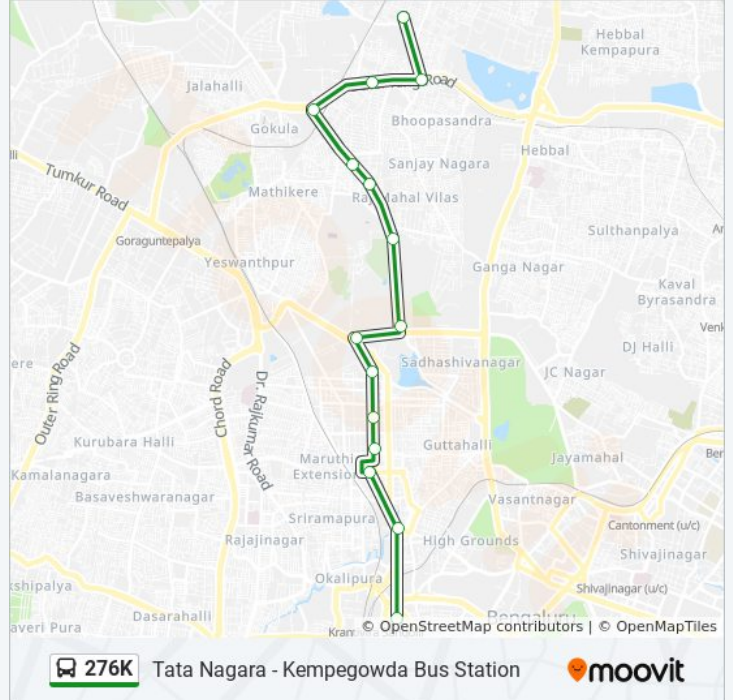

276K

Tata Nagara - Kempegowda Bus Station

Get The App

The 276K bus line (Tata Nagara - Kempegowda Bus Station) has 2 routes. For regular weekdays, their operation hours are:

(1) Kempegowda Bus Station: 06:05 - 21:45(2) Tata Nagara: 05:15 - 20:30

Use the Moovit App to find the closest 276K bus station near you and find out when is the next 276K bus arriving.

Direction: Kempegowda Bus Station

14 stops

[VIEW LINE SCHEDULE](#)

Tata Nagara
Bhadrappa Layout
Devinagara Cross
Kuvempu Circle
Devasandra Chikkamaranahalli
I.T.I.Layout
M.S.Ramaiah Hospital
Sadashivanagara Police Station
18th Cross Malleshwaram
13th Cross Malleshwaram
8th Cross Malleshwaram
Malleshwaram Circle
Central (Towards K.B.S.Majestic)
Kempegowda Bus Station

276K bus Time Schedule

Kempegowda Bus Station Route Timetable:

Sunday	06:05 - 21:45
Monday	06:05 - 21:45
Tuesday	06:05 - 21:45
Wednesday	06:05 - 21:45
Thursday	06:05 - 21:45
Friday	06:05 - 21:45
Saturday	06:05 - 21:45

276K bus Info

Direction: Kempegowda Bus Station

Stops: 14

Trip Duration: 26 min

Line Summary:

Direction: Tata Nagar

15 stops

[VIEW LINE SCHEDULE](#)