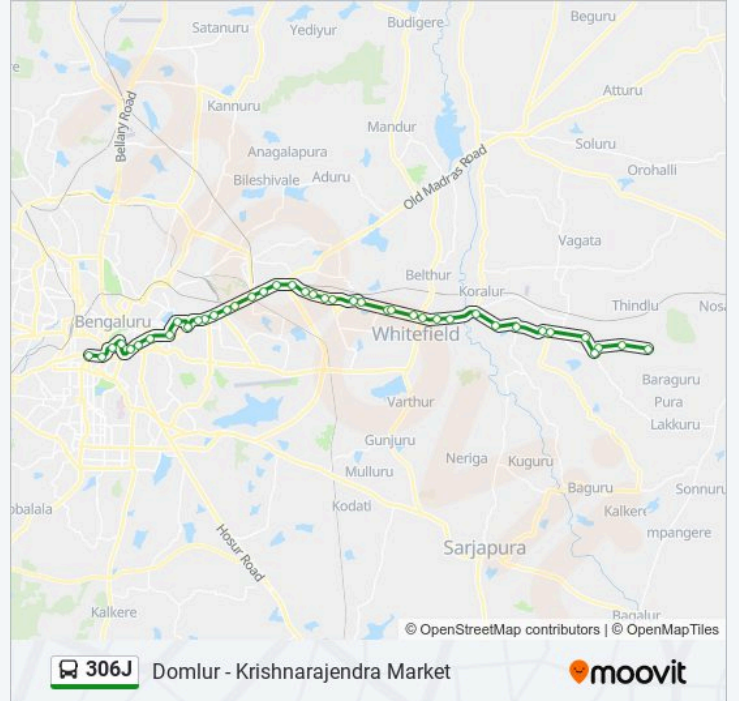

Direction: Krishnarajendra Market

40 stops

[VIEW LINE SCHEDULE](#)

Domlur

Somalapura Cross

Medahalli Colony

Medahalli Cross

Devanagondi