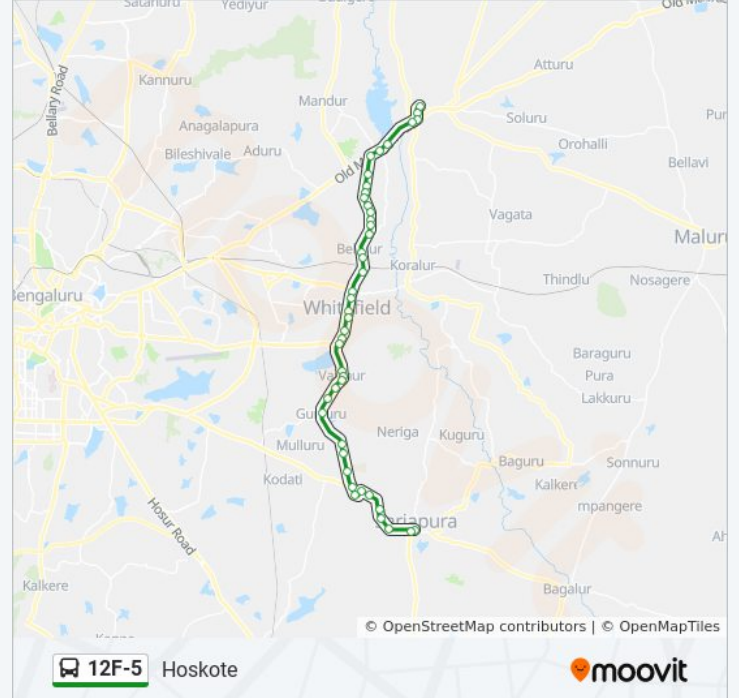

Huskur Kodi

Hoskote Toll

Hoskote High School

Hoskote K.E.B.Circle

Hosakote Flower Market

Hoskote Old Bus Stand

Direction: Sarjapura

42 stops

[VIEW LINE SCHEDULE](#)

Hoskote Old Bus Stand

Hoskote K.E.B.Circle

Hoskote High School

Hoskote Toll

Huskur Kodi

Katamnalluru Gate

Sannathammanahalli

Gorivegere Gate

12F-5 bus Time Schedule

Sarjapura Route Timetable:

Sunday	05:30 - 21:50
Monday	05:30 - 21:50
Tuesday	05:30 - 21:50
Wednesday	05:30 - 21:50
Thursday	05:30 - 21:50
Friday	05:30 - 21:50
Saturday	05:30 - 21:50