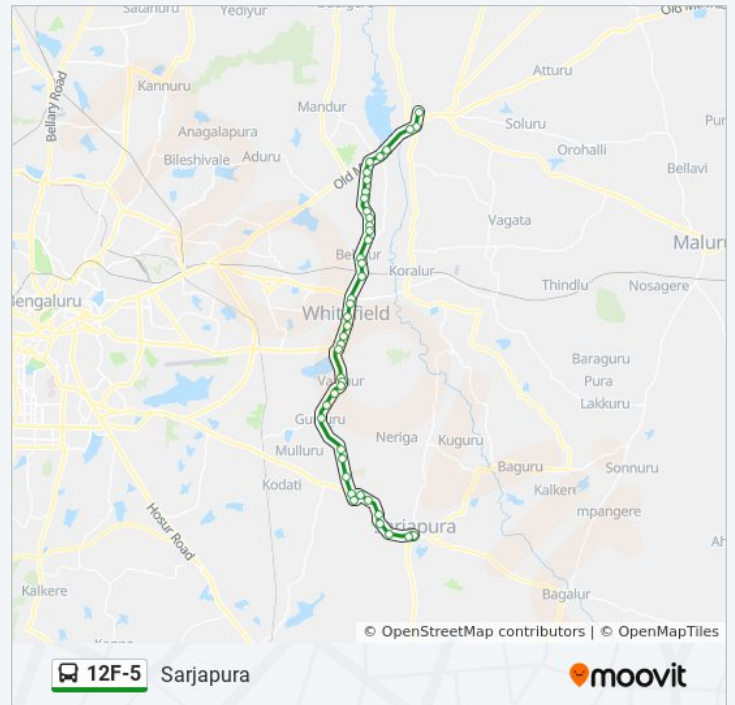

Somapura Gate

Sarjapura Circle

Direction: Sarjapura

Stops: 42

Trip Duration: 71 min

Line Summary:

12F-5 bus time schedules and route maps are available in an offline PDF at moovitapp.com. Use the [Moovit App](#) to see live bus times, train schedule or subway schedule, and step-by-step directions for all public transit in Bengaluru.