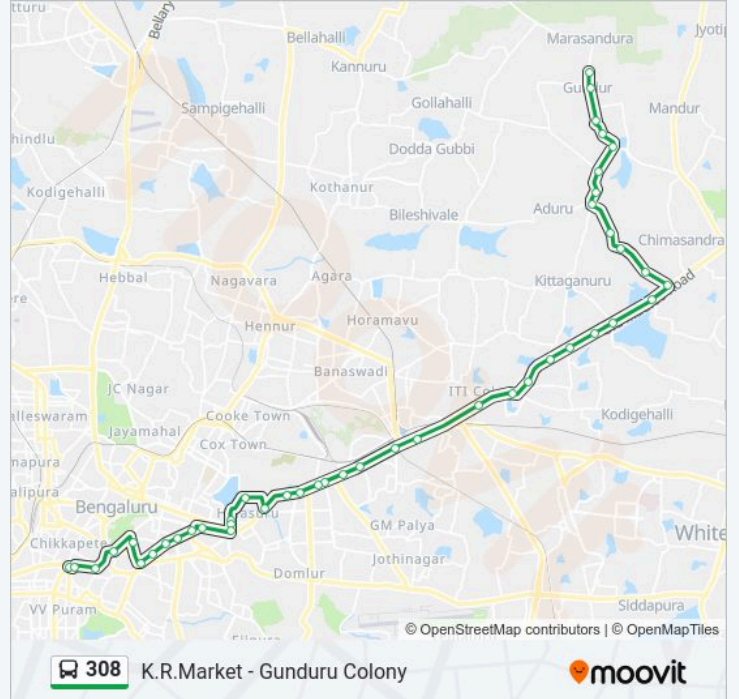

Amogha Layout

Kammasandra

Gundur

Gunduru Colony

Direction: K.R.Market

42 stops

[VIEW LINE SCHEDULE](#)

Gunduru Colony