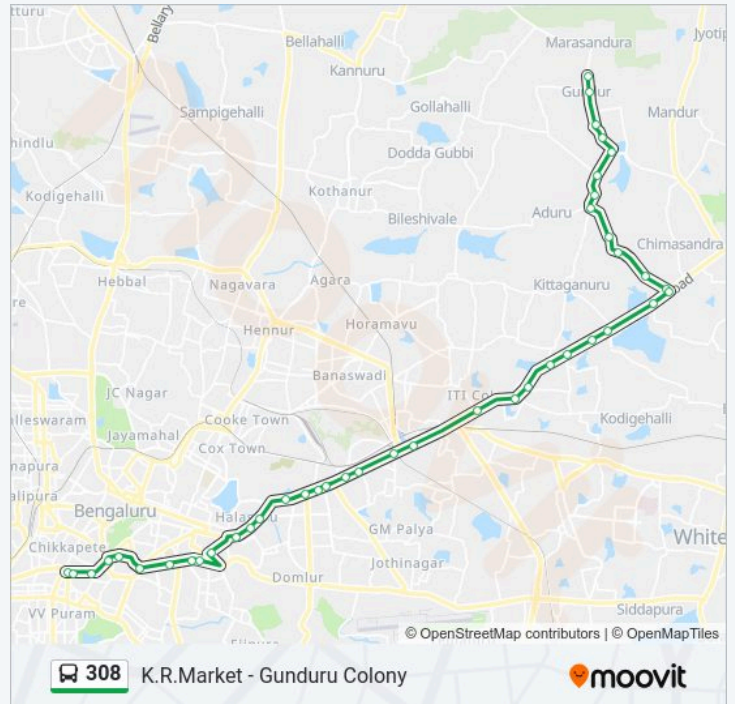

308 bus Info

Direction: K.R.Market

Stops: 42

Trip Duration: 71 min

Line Summary:

Corporation

Town Hall

Krishnarajendra Market