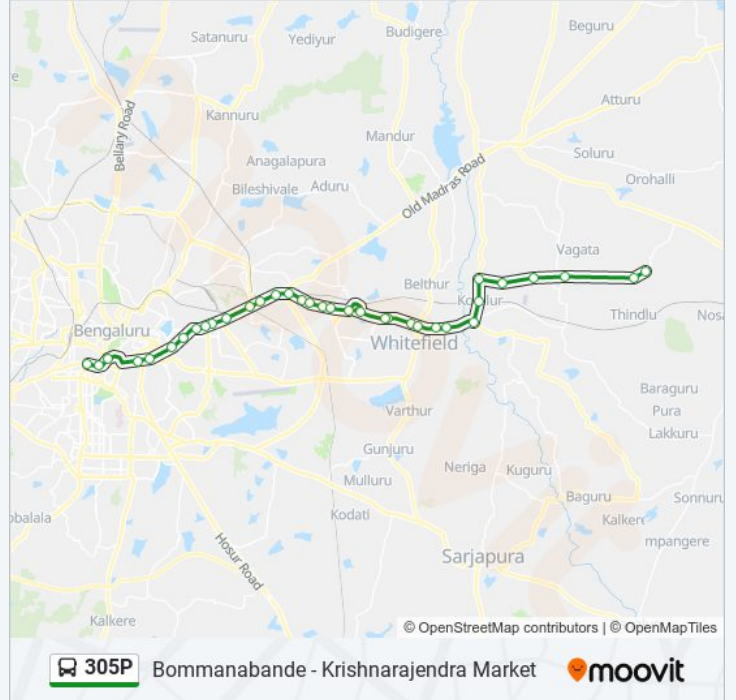

I.T.P.L.Whitefield

Pattandur Agrahara Gate

Rajapalya

Hoodi

Brook Steel E.S.I.

Garudacharpalya

Singayyanapalya

Mahadevapura

B Narayanapura

K.R.Puram Metro Station

Tin Factory

Benniganahalli

N.G.E.F.

Swamy Vivekananda Metro Station / Isolation Hospital

Binnamangala (Indiranagara R.T.O.Office)

Depot 6 Indiranagara

Halasuru

Lido

Life Style

Richmond Circle

Corporation

Town Hall

K.R.Market

305P bus time schedules and route maps are available in an offline PDF at moovitapp.com. Use the [Moovit App](#) to see live bus times, train schedule or subway schedule, and step-by-step directions for all public transit in Bengaluru.

[About Moovit](#) • [MaaS Solutions](#) • [Supported Countries](#) • [Mooviter Community](#)

© 2024 Moovit - All Rights Reserved

Check Live Arrival Times