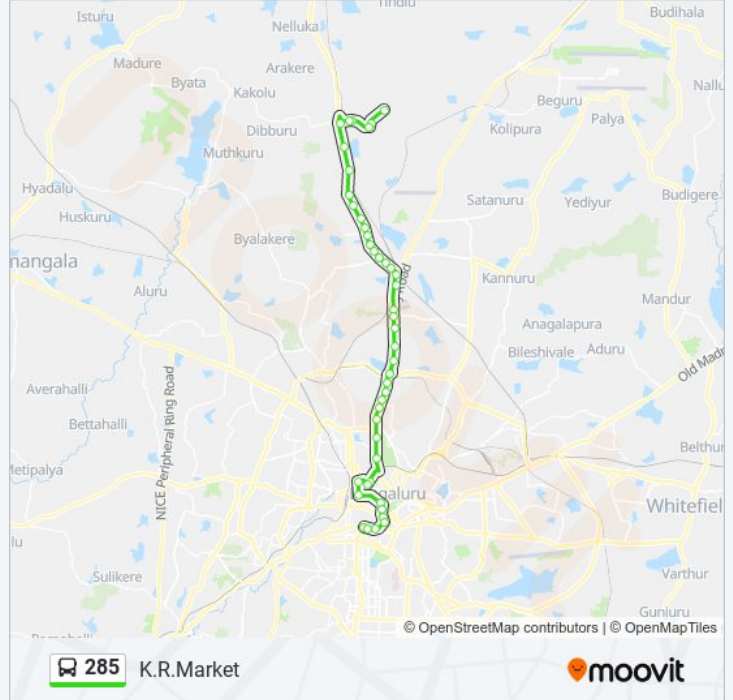

285 bus Info

Direction: K.R.Market

Stops: 44

Trip Duration: 65 min

Line Summary:

Byatarayanapura
 Kodigehalli Gate
 Military Dairy Farm (Esteem Mall)
 Hebbala Bridge (Towards K.B.S.Majestic)
 Hebbala
 Canara Bank Hebbala
 Veterinary Hospital
 C.B.I
 Mekhri Circle Bus Stop
 Palace Ground
 R.M.Guttahalli
 Shivananda Stores
 Shivananda Stores Circle
 Sheshadripuram College
 Anand Rao Circle
 Maharani College
 K.R.Circle
 St Marthas Hospital Corporation
 Corporation
 Town Hall
 Krishnarajendra Market
 K.R.Market