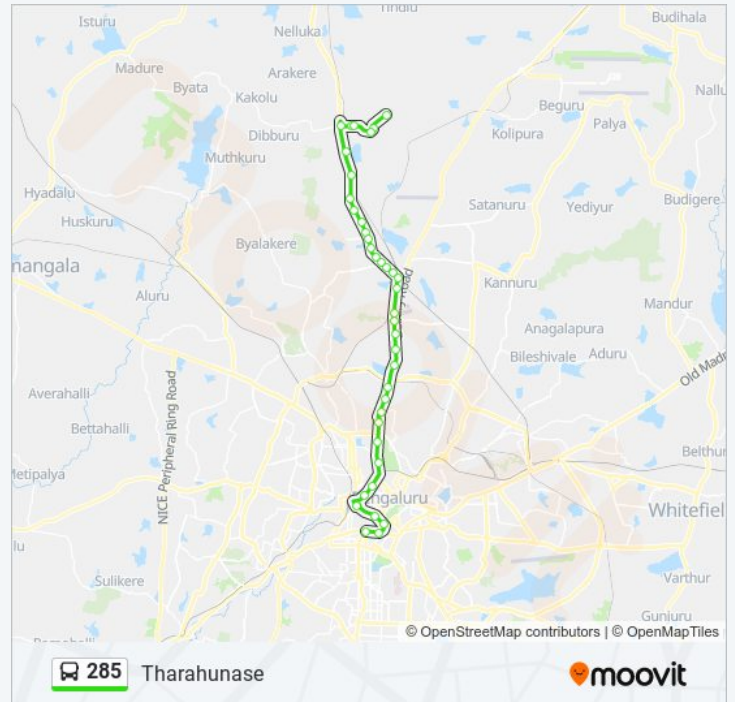

R.M.Guttahalli

Palace Ground

Mekhri Circle Bus Stop

C.B.I

Canara Bank Hebbala

Hebbala

Military Dairy Farm (Esteem Mall)

Kodigehalli Gate

Byatarayanapura

G.K.V.K.Gate

Jakkur Aerodrum

Allalassandra Gate

Yelahanka Police Station

Yelahanka N.E.S.Office

Sheshadripuram College Yelahanka

Escorts

Rail Wheel Factory

Puttenahalli

Ananthapura Gate

Heritage Estate Rajanukunte

C.P.R.I.Yelahanka

Nagenahalli Gate

Avalahalli

Singanayakanahalli Gate

Honnenahalli

Rajanukunte

Addiganahalli

Addiganahalli Extension

Thimmasandra Circle

Thimmasandra

Tharahunase

285 bus Info

Direction: Tharahunase

Stops: 38

Trip Duration: 75 min

Line Summary: