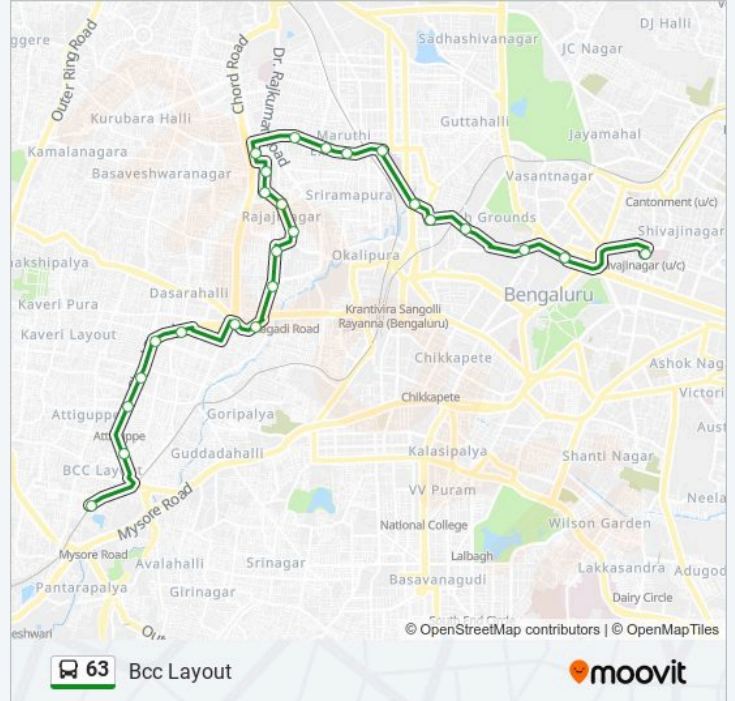

63 bus Info

Direction: Bcc Layout

Stops: 25

Trip Duration: 38 min

Line Summary:

Maruthi Mandira

Vijayanagara Bus Station

Attiguppe

B.C.C.Layout

Direction: Shivajinagar Bus Station

28 stops

[VIEW LINE SCHEDULE](#)

B.C.C.Layout

Attiguppe

Vijayanagara Bus Station

Maruthi Mandira