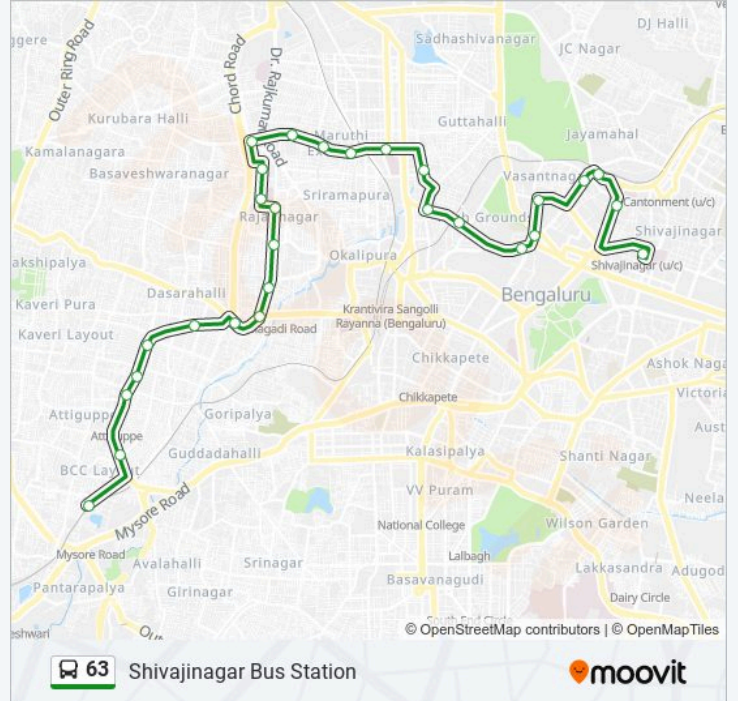

63 bus Info

Direction: Bcc Layout

Stops: 25

Trip Duration: 38 min

Line Summary:

Maruthi Mandira

Vijayanagara Bus Station

Attiguppe

B.C.C.Layout

Direction: Shivajinagar Bus Station

28 stops

[VIEW LINE SCHEDULE](#)

B.C.C.Layout

Attiguppe

Vijayanagara Bus Station

Maruthi Mandira

Stops: 28

Trip Duration: 42 min

Line Summary:

Malleshwaram Link Road

Sheshadripuram College

Shivananda Stores Circle

R.C.College

Basava Bhavan

Avinasha Petrol Bunk

Vasanthnagara (Ambedkar Bhavana)

Cantonment Railway Station

C.S.I.Hospital Queens Road

Shivajinagara Bus Station

63 bus time schedules and route maps are available in an offline PDF at moovitapp.com. Use the Moovit App to see live bus times, train schedule or subway schedule, and step-by-step directions for all public transit in Bengaluru.