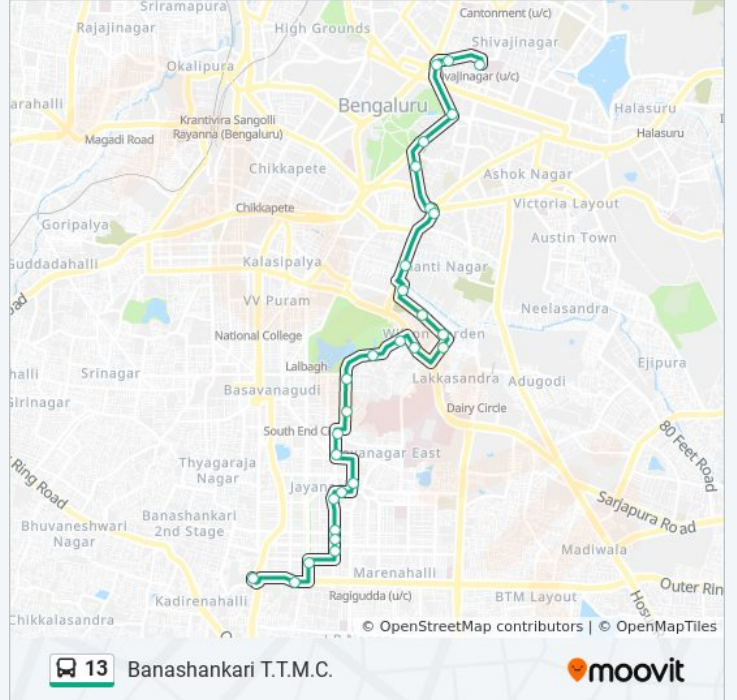

### 13 bus Time Schedule

Banashankari Bus Station Route Timetable:

Sunday	05:10 - 22:10
Monday	05:10 - 22:10
Tuesday	05:10 - 22:10
Wednesday	05:10 - 22:10
Thursday	05:10 - 22:10
Friday	05:10 - 22:10
Saturday	05:10 - 22:10

### 13 bus Info

**Direction:** Banashankari Bus Station

**Stops:** 25

**Trip Duration:** 26 min

**Line Summary:**

Jayanagara 40th Cross

Sangam Circle

Banashankari Bus Station

### Direction: Shivajinagara Bus Station

25 stops

[VIEW LINE SCHEDULE](#)

Banashankari Bus Station

Banashankari

Sangam Circle

Jayanagara 40th Cross

38th Cross Jayanagara