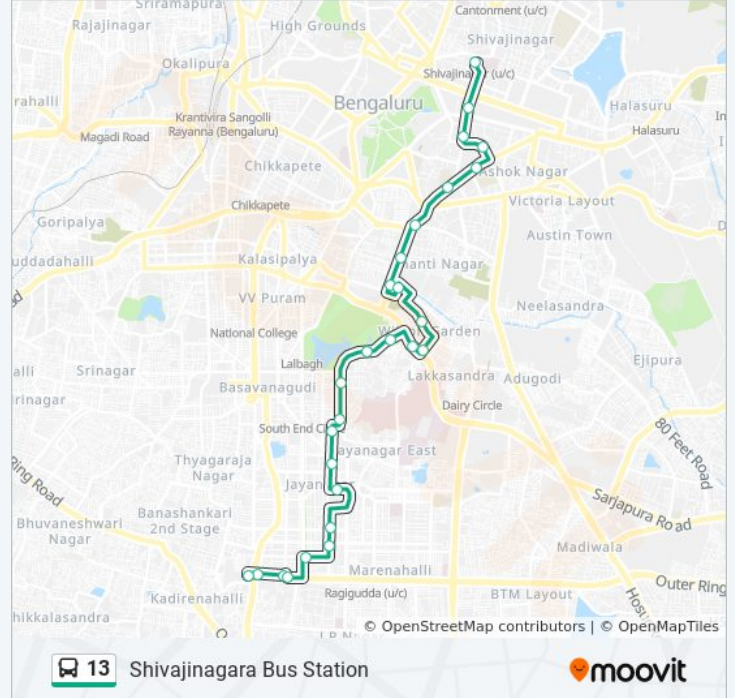

K.H.Road

Richmond Circle (Bishop Cotton Girls High School)

St.Joseph College

State Bank India Garage

State Bank Of India (Bowring Institute)

M.G.Road

Shivajinagara Bus Station

13 bus time schedules and route maps are available in an offline PDF at moovitapp.com. Use the [Moovit App](#) to see live bus times, train schedule or subway schedule, and step-by-step directions for all public transit in Bengaluru.

[About Moovit](#) • [MaaS Solutions](#) • [Supported Countries](#) • [Mooviter Community](#)

© 2024 Moovit - All Rights Reserved

Check Live Arrival Times