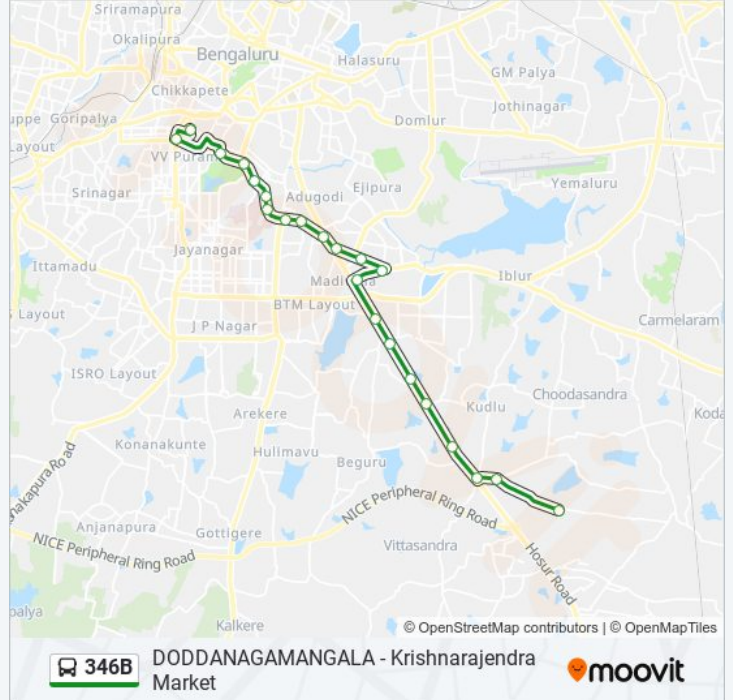

Dodda Nagamangala

Direction: Krishnarajendra Market

20 stops

[VIEW LINE SCHEDULE](#)

Dodda Nagamangala

New M.I.C.O.Gate

Hosa Road

Singasandra

Kudlu Gate

Garvebhavi Palya

Bommanahalli

Roopena Agrahara

Madiwala

St Johns Hospital

Hosur Road Junction

Muneshwara Temple

Bengaluru Dairy Circle

Nimhans Hospital

Lakkasandra

Wilson Garden 7th Cross

Hop Coms / Lalbagh

Lalbagh Main Gate

346B bus Time Schedule

Krishnarajendra Market Route Timetable:

Sunday	05:00 - 19:45
Monday	05:00 - 19:45
Tuesday	05:00 - 19:45
Wednesday	05:00 - 19:45
Thursday	05:00 - 19:45
Friday	05:00 - 19:45
Saturday	05:00 - 19:45

346B bus Info

Direction: Krishnarajendra Market

Stops: 20

Trip Duration: 34 min

Line Summary: