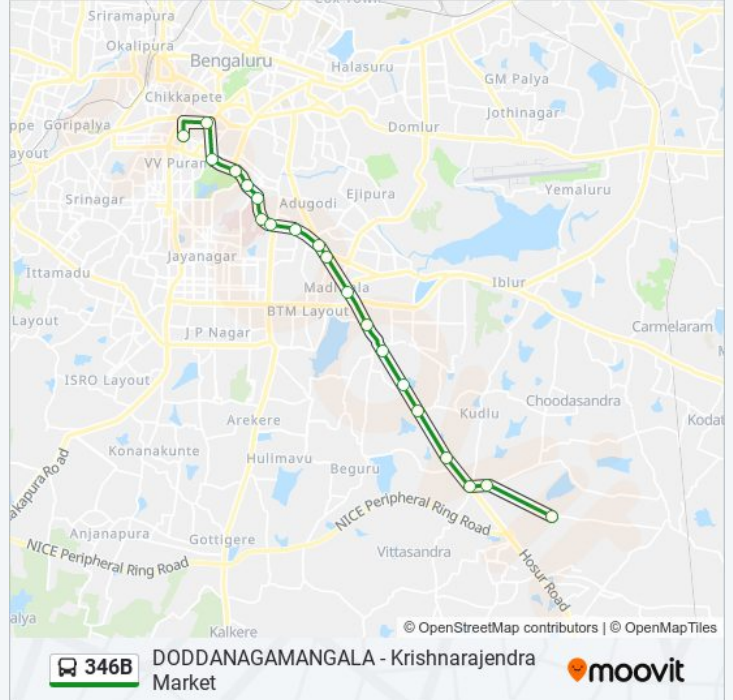

### 346B bus Info

**Direction:** Krishnarajendra Market

**Stops:** 20

**Trip Duration:** 34 min

**Line Summary:**

Town Hall

K.R. Market (Kalasipalya)

346B bus time schedules and route maps are available in an offline PDF at [moovitapp.com](https://moovitapp.com). Use the [Moovit App](#) to see live bus times, train schedule or subway schedule, and step-by-step directions for all public transit in Bengaluru.