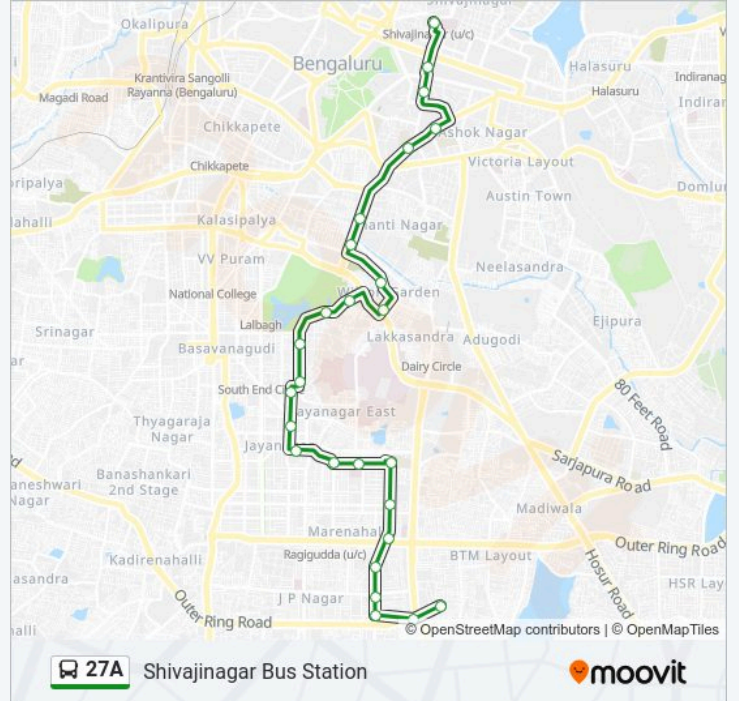

Use the Moovit App to find the closest 27A bus station near you and find out when is the next 27A bus arriving.

Direction: Nayanappa Shettipalya

22 stops

[VIEW LINE SCHEDULE](#)

Shivajinagara Bus Station
M.G Statue (Chinnaswamy Stadium)
Museum
St.Joseph Boys High School Malya Hospital
Pallavi Talkies
K.H.Road
Shanthinagara Bus Station
Wilson Garden Police Station
Wilson Garden 12th Cross
Mallige Hospital
Siddapura
Ashoka Pillar
Rani Sarala Devi College
Jayanagara 3rd Block
Jayanagara 4th Block
Sanjay Gandhi Hospital
Carmel Convent
Jayanagara Pump House
Jayanagar East
Mico Checkpost
J.P.Nagara 3rd Phase

27A bus Info

Direction: Shivajinagar Bus Station

Stops: 26

Trip Duration: 36 min

Line Summary:

Wilson Garden Police Station

Shanthinagara

K.H.Road

Richmond Circle (Bishop Coton Girls High School)

St.Joseph College

State Bank Of India (Bowring Institute)

M.G.Road

Shivajinagara Bus Station

27A bus time schedules and route maps are available in an offline PDF at moovitapp.com. Use the Moovit App to see live bus times, train schedule or subway schedule, and step-by-step directions for all public transit in Bengaluru.