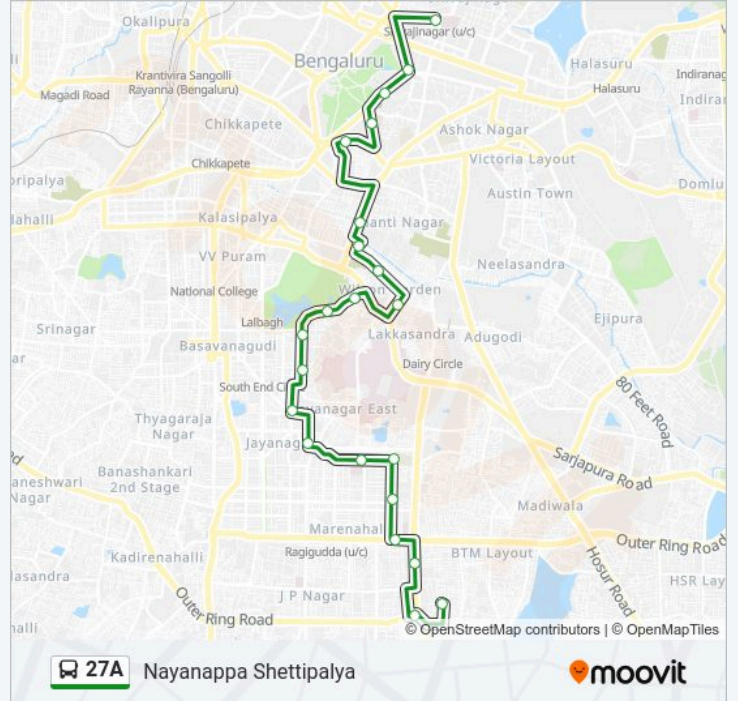

Use the Moovit App to find the closest 27A bus station near you and find out when is the next 27A bus arriving.

Direction: Nayanappa Shettipalya

22 stops

[VIEW LINE SCHEDULE](#)

Shivajinagara Bus Station
M.G Statue (Chinnaswamy Stadium)
Museum
St.Joseph Boys High School Malya Hospital
Pallavi Talkies
K.H.Road
Shanthinagara Bus Station
Wilson Garden Police Station
Wilson Garden 12th Cross
Mallige Hospital
Siddapura
Ashoka Pillar
Rani Sarala Devi College
Jayanagara 3rd Block
Jayanagara 4th Block
Sanjay Gandhi Hospital
Carmel Convent
Jayanagara Pump House
Jayanagar East
Mico Checkpost
J.P.Nagara 3rd Phase

27A bus Info

Direction: Nayanappa Shettipalya

Stops: 22

Trip Duration: 33 min

Line Summary:

Nayanappa Shettipalya

Direction: Shivajinagar Bus Station

26 stops

27A bus Info

Direction: Shivajinagar Bus Station

Stops: 26

Trip Duration: 36 min

Line Summary:

Wilson Garden Police Station

Shanthinagara

K.H.Road