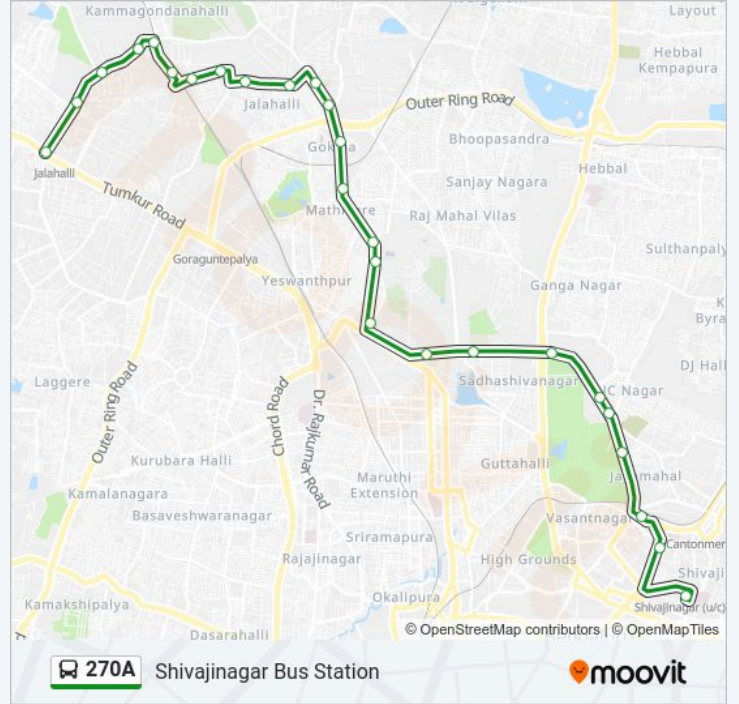

C.P.R.I.

Mekhri Circle (Jayamahal Road)

T.V Tower

Munireddy Palya

Jayamahal

Cantonment Railway Station

C.S.I.Hospital Queens Road

Shivajinagara Bus Station

270A bus time schedules and route maps are available in an offline PDF at moovitapp.com. Use the Moovit App to see live bus times, train schedule or subway schedule, and step-by-step directions for all public transit in Bengaluru.

© 2024 Moovit - All Rights Reserved