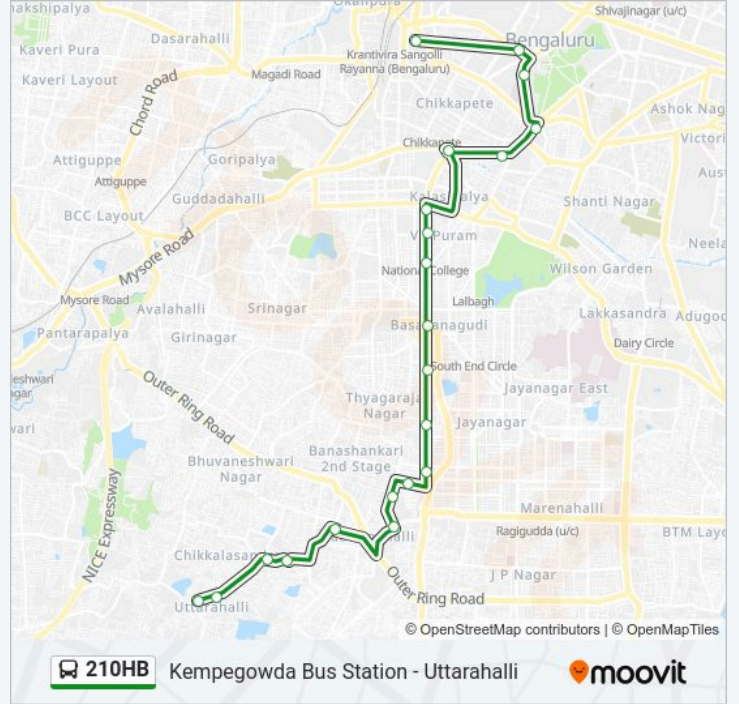

The 210HB bus line (Kempegowda Bus Station - Uttarahalli) has 2 routes. For regular weekdays, their operation hours are:

(1) Kempegowda Bus Station: 06:35 - 18:15(2) Uttarahalli: 07:40 - 19:20

Use the Moovit App to find the closest 210HB bus station near you and find out when is the next 210HB bus arriving.

210HB bus Time Schedule

Kempegowda Bus Station Route Timetable:

| | |
|-----------|---------------|
| Sunday | 06:35 - 18:15 |
| Monday | 06:35 - 18:15 |
| Tuesday | 06:35 - 18:15 |
| Wednesday | 06:35 - 18:15 |
| Thursday | 06:35 - 18:15 |
| Friday | 06:35 - 18:15 |
| Saturday | 06:35 - 18:15 |

210HB bus Info**Direction:** Kempegowda Bus Station**Stops:** 18**Trip Duration:** 27 min**Line Summary:**

Direction: Uttarahalli

21 stops

[VIEW LINE SCHEDULE](#)

- Kempegowda Bus Station
- Maharani College
- K.R.Circle Corporation
- Town Hall
- Krishnarajendra Market
- Makkala Koota
- Mahila Seva Samaja
- National College
- Basavanagudi Police Station
- Tata Silk Farm
- M.M.Industries
- Mono Type
- Mono Type
- Cauvery Nagara
- Yarabnagara
- Kadirenahalli Village
- Gowdanapalya

210HB bus Info

Direction: Uttarahalli

Stops: 21

Trip Duration: 33 min

Line Summary:

Chikkallasandra Aralimara

K.R.Hospital Uttarahalli

Uttarahalli