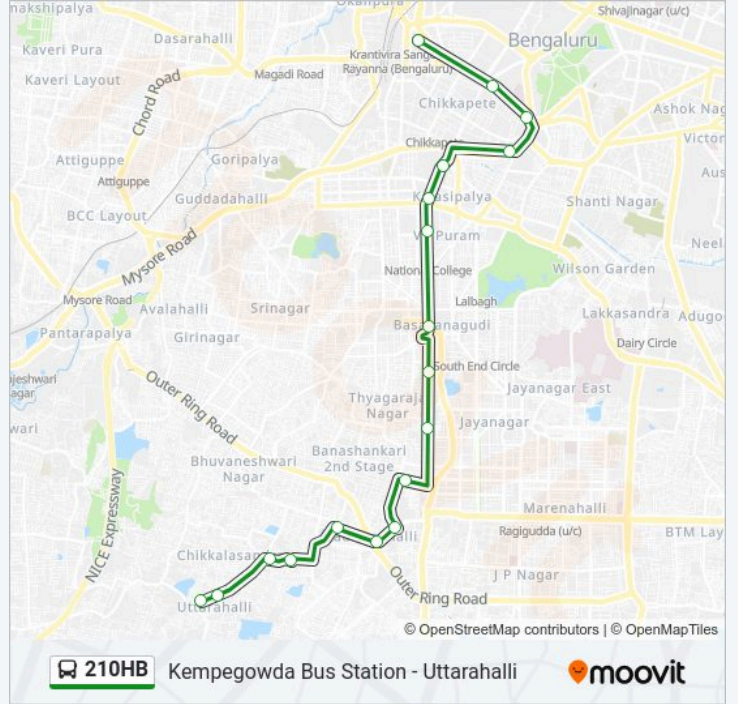

The 210HB bus line (Kempegowda Bus Station - Uttarahalli) has 2 routes. For regular weekdays, their operation hours are:

(1) Kempegowda Bus Station: 06:35 - 18:15(2) Uttarahalli: 07:40 - 19:20

Use the Moovit App to find the closest 210HB bus station near you and find out when is the next 210HB bus arriving.

Direction: Kempegowda Bus Station

18 stops

[VIEW LINE SCHEDULE](#)

Uttarahalli
K.R.Hospital Uttarahalli
Chikkallasandra Aralimara
Gowdanapalya
Kadirenahalli Village
Kadirenahalli Cross
Yarabnagara
Mono Type
M.M.Industries
Tata Silk Farm
Basavanagudi Police Station
Mahila Seva Samaja
Makkala Koota / Mahila Seva Samaja
K.R.Market (Kalasipalya)
Town Hall
St.Marthas Hospital Corporation
Mysore Bank
Kempegowda Bus Station

210HB bus Time Schedule

Kempegowda Bus Station Route Timetable:

| | |
|-----------|---------------|
| Sunday | 06:35 - 18:15 |
| Monday | 06:35 - 18:15 |
| Tuesday | 06:35 - 18:15 |
| Wednesday | 06:35 - 18:15 |
| Thursday | 06:35 - 18:15 |
| Friday | 06:35 - 18:15 |
| Saturday | 06:35 - 18:15 |

210HB bus Info**Direction:** Kempegowda Bus Station**Stops:** 18**Trip Duration:** 27 min**Line Summary:**

Direction: Uttarahalli

21 stops

[VIEW LINE SCHEDULE](#)

- Kempegowda Bus Station
- Maharani College
- K.R.Circle Corporation
- Town Hall
- Krishnarajendra Market
- Makkala Koota
- Mahila Seva Samaja
- National College
- Basavanagudi Police Station
- Tata Silk Farm
- M.M.Industries
- Mono Type
- Mono Type
- Cauvery Nagara
- Yarabnagara
- Kadirenahalli Village
- Gowdanapalya