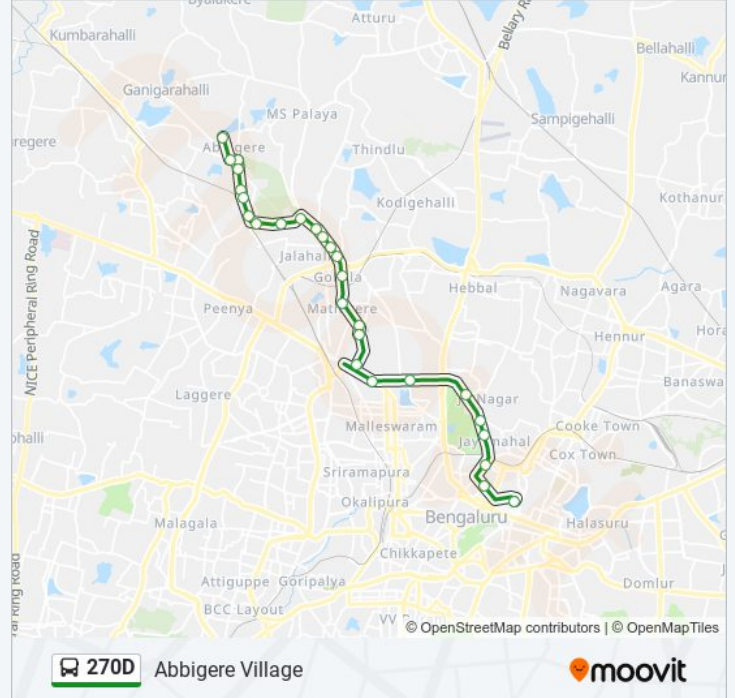

Kammagondanahalli Rama Temple

W.I.M.A.C.Junction

Abbigere Cross

Abbigere Dinne

Abbigere

Direction: Shivajinagar Bus Station

28 stops

[VIEW LINE SCHEDULE](#)

Abbigere

Abbigere Dinne

Abbigere Cross

W.I.M.A.C.Junction

Kammagondanahalli Rama Temple

S.R.S.Mathikere

Kammagondanahalli Post Office

Kammagondanahalli Bridge

Gangamma Circle - Fathima Church

Y's Men International Peenya

H.M.T.Club House

B.E.L.Market

S.B.I.Bank B.E.L.Circle

B.E.L.Circle

Gokula

Mathikere

M.S.Ramaiah College

Diwanarapalya

270D bus Time Schedule

Shivajinagar Bus Station Route Timetable:

Sunday	07:40 - 16:45
Monday	07:40 - 16:45
Tuesday	07:40 - 16:45
Wednesday	07:40 - 16:45
Thursday	07:40 - 16:45
Friday	07:40 - 16:45
Saturday	07:40 - 16:45

270D bus Info

Direction: Shivajinagar Bus Station

Stops: 28

Trip Duration: 44 min

Line Summary: