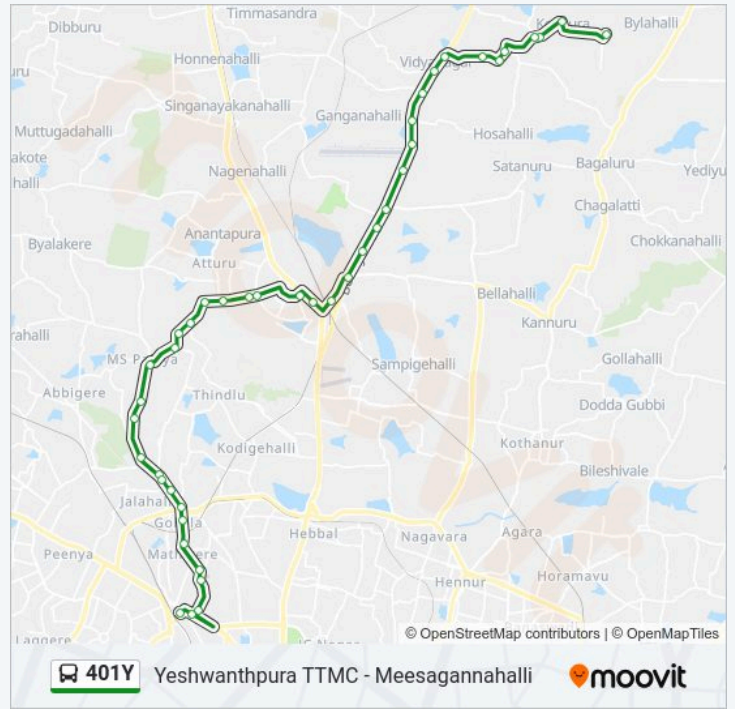

### 401Y bus Info

**Direction:** Yeshwanthpura T.T.M.C.

**Stops:** 42

**Trip Duration: 72 min**  
**Line Summary:**

- S.M.V.I.T.Cross
- Hunasamaranahalli
- Bharathi Nagara
- Indian Air Force Yelahanka
- Bagalur Cross
- Palanahalli Gate
- Venkatala
- Kogilu Cross
- Yelahanka Santhe Circle
- Yelahanka N.E.S.Office
- Seshadripuram College Yelahanka
- Mother Dairy Cross Yelahanka
- Mother Dairy Yalahanka
- Atturu Layout
- Thirumala Dhaba
- Bettahalli Layout
- Chikkabettahalli
- Jally Machine - Yelahanka Road
- M.S.Palya
- S.B.I.Bank
- Jalahalli East
- Gangamma Circle
- H.M.T.Club House
- B.E.L.Market
- S.B.I.Bank B.E.L.Circle
- B.E.L.Circle
- Gokula
- Mathikere
- M.S.Ramaiah College
- Diwanarapalya
- Toll Gate Yeshwanthapura
- Yeshwanthpura Circle