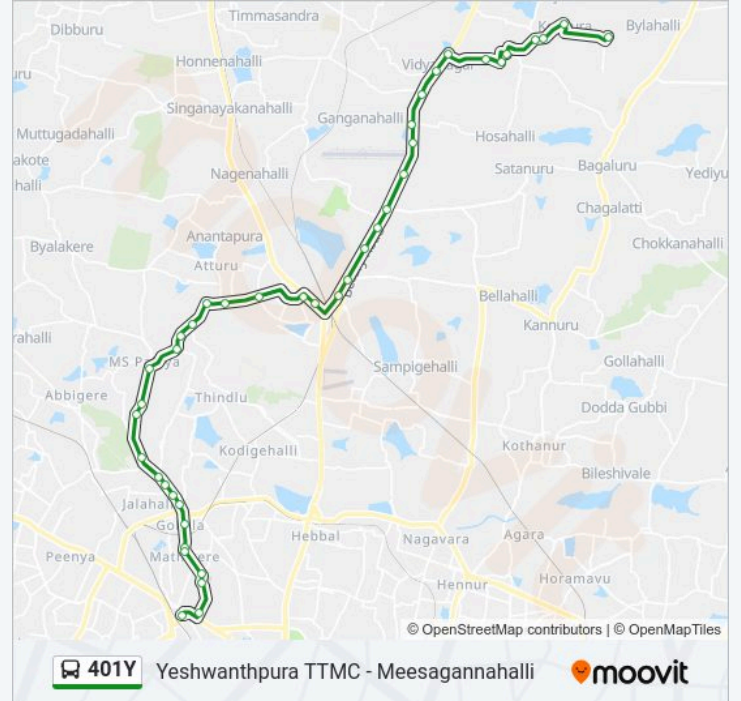

Meesagannahalli

**Direction: Yeshwanthpura T.T.M.C.**

42 stops

[VIEW LINE SCHEDULE](#)

Meesagannahalli

Kolipura

Uttanahalli

Uttanahalli Cross