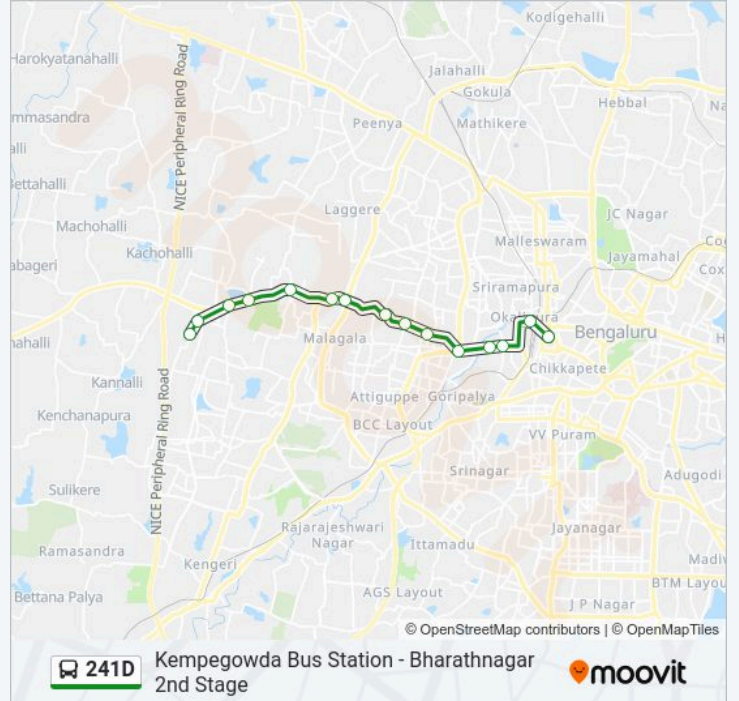

241D

Kempegowda Bus Station - Bharathnagar 2nd Stage

Get The App

The 241D bus line (Kempegowda Bus Station - Bharathnagar 2nd Stage) has 2 routes. For regular weekdays, their operation hours are:

(1) Bharathnagar 2nd Stage: 05:30 - 20:05(2) Kempegowda Bus Station: 06:15 - 21:35

Use the Moovit App to find the closest 241D bus station near you and find out when is the next 241D bus arriving.

Direction: Bharathnagar 2nd Stage

15 stops

[VIEW LINE SCHEDULE](#)

Kempegowda Bus Station
Okalipura
5th Cross Magadi Road
10th Cross Magadi Road
Magadi Road Toll Gate
Agrahara Dasarahalli
K.H.B.Colony
Kamakshipalya
Sumanahalli
Kottigepalya
Sunkadakatte
Herohalli Cross
Anjananagara
Bharath Nagara 1st Phase
Bharathnagar 2nd Stage

241D bus Time Schedule

Bharathnagar 2nd Stage Route Timetable:

Sunday	05:30 - 20:05
Monday	05:30 - 20:05
Tuesday	05:30 - 20:05
Wednesday	05:30 - 20:05
Thursday	05:30 - 20:05
Friday	05:30 - 20:05
Saturday	05:30 - 20:05

241D bus Info

Direction: Bharathnagar 2nd Stage

Stops: 15

Trip Duration: 29 min

Line Summary:

Direction: Kempegowda Bus Station

15 stops

[VIEW LINE SCHEDULE](#)