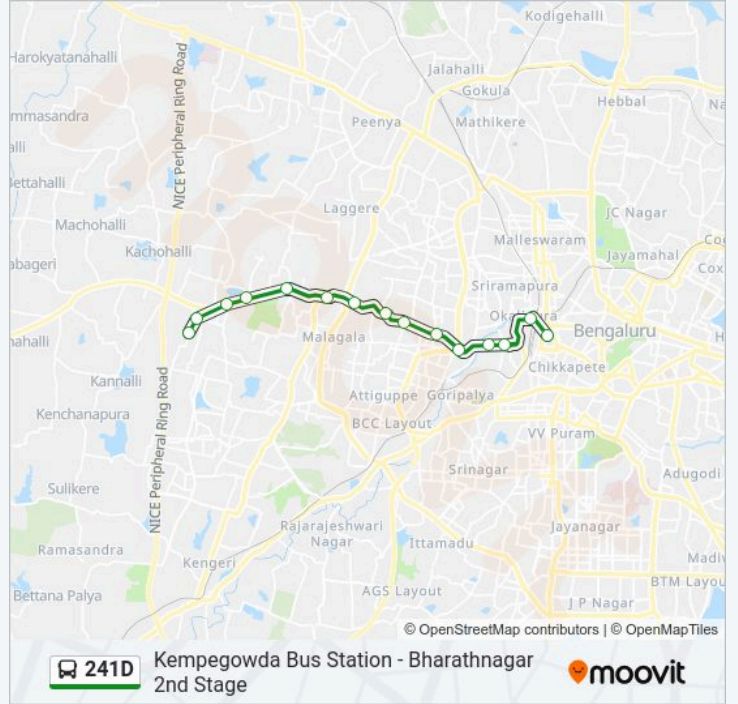

241D

Kempegowda Bus Station - Bharathnagar 2nd Stage

Get The App

The 241D bus line (Kempegowda Bus Station - Bharathnagar 2nd Stage) has 2 routes. For regular weekdays, their operation hours are:

(1) Bharathnagar 2nd Stage: 05:30 - 20:05(2) Kempegowda Bus Station: 06:15 - 21:35

Use the Moovit App to find the closest 241D bus station near you and find out when is the next 241D bus arriving.

Direction: Bharathnagar 2nd Stage

15 stops

[VIEW LINE SCHEDULE](#)

Kempegowda Bus Station
Okalipura
5th Cross Magadi Road
10th Cross Magadi Road
Magadi Road Toll Gate
Agrahara Dasarahalli
K.H.B.Colony
Kamakshipalya
Sumanahalli
Kottigepalya
Sunkadakatte
Herohalli Cross
Anjananagara
Bharath Nagara 1st Phase
Bharathnagar 2nd Stage

241D bus Time Schedule

Kempegowda Bus Station Route Timetable:

Sunday	06:15 - 21:35
Monday	06:15 - 21:35
Tuesday	06:15 - 21:35
Wednesday	06:15 - 21:35
Thursday	06:15 - 21:35
Friday	06:15 - 21:35
Saturday	06:15 - 21:35

241D bus Info

Direction: Kempegowda Bus Station

Stops: 15

Trip Duration: 24 min

Line Summary:

241D bus time schedules and route maps are available in an offline PDF at moovitapp.com. Use the Moovit App to see live bus times, train schedule or subway schedule, and step-by-step directions for all public transit in Bengaluru.