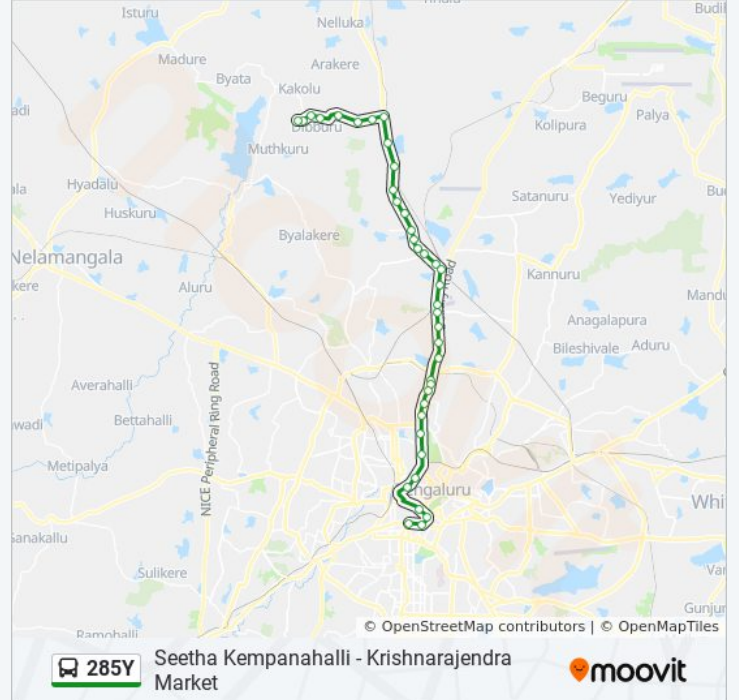

Cable Factory Ittagallapura

Dibbur Cross

Seethakempanahalli Cross

Seetha Kempanahalli Cross

Seethakempanahalli

285Y bus time schedules and route maps are available in an offline PDF at moovitapp.com. Use the [Moovit App](#) to see live bus times, train schedule or subway schedule, and step-by-step directions for all public transit in Bengaluru.