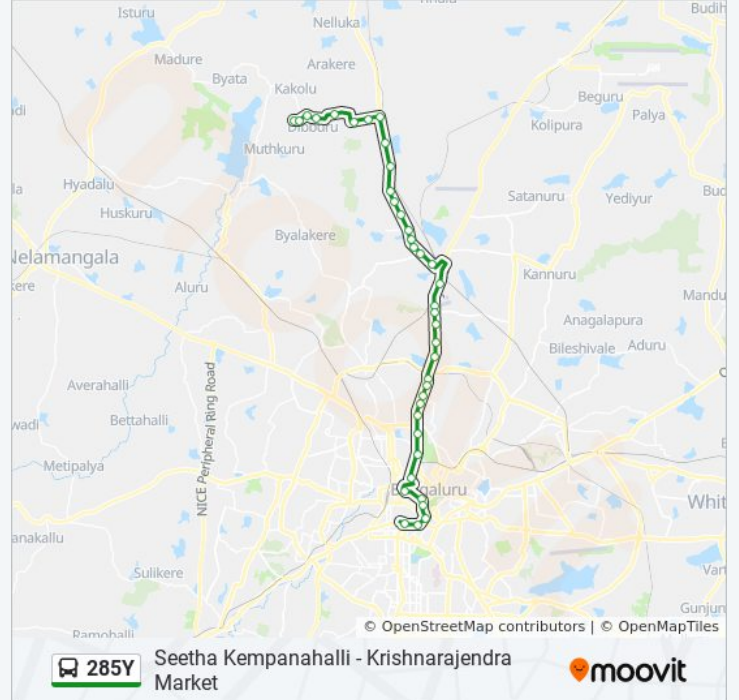

Maharani College

K.R.Circle

Corporation

Town Hall

K.R.Market

Direction: Seetha Kempanahalli

37 stops

[VIEW LINE SCHEDULE](#)