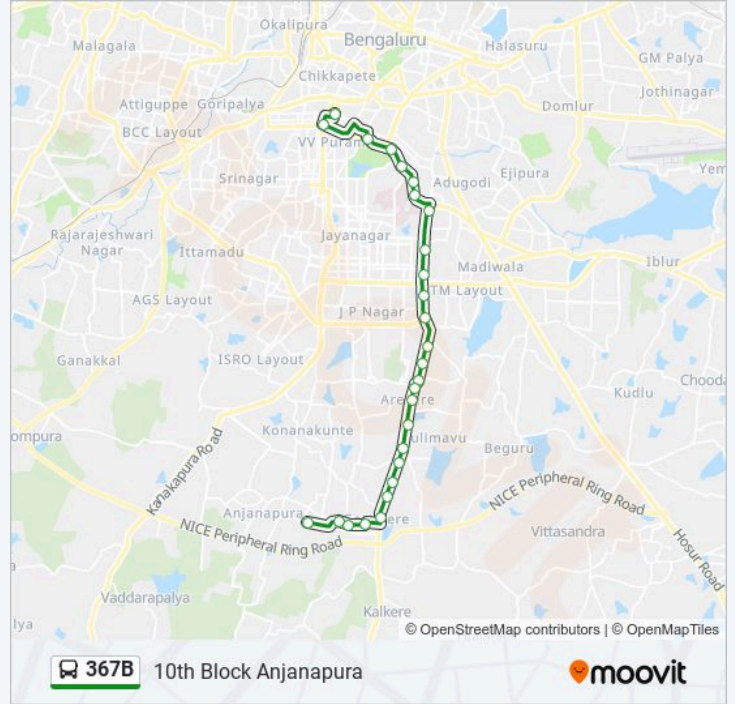

 **367B**

10th Block Anjanapura

Get The App

The 367B bus line 10th Block Anjanapura has one route. For regular weekdays, their operation hours are:

(1) 10th Block Anjanapura: 06:50 - 22:05

Use the Moovit App to find the closest 367B bus station near you and find out when is the next 367B bus arriving.

## 367B bus Time Schedule

10th Block Anjanapura Route Timetable:

Sunday	06:50 - 22:05
Monday	06:50 - 22:05
Tuesday	06:50 - 22:05
Wednesday	06:50 - 22:05
Thursday	06:50 - 22:05
Friday	06:50 - 22:05
Saturday	06:50 - 22:05

## 367B bus Info

**Direction:** 10th Block Anjanapura

**Stops:** 27

**Trip Duration:** 43 min

**Line Summary:**

Himagiri

Gottigere

Sri Adishakthi Temple

Kembathalli Cross

Kembathalli

Anjanapura 10th Block

367B bus time schedules and route maps are available in an offline PDF at [moovitapp.com](https://moovitapp.com). Use the Moovit App to see live bus times, train schedule or subway schedule, and step-by-step directions for all public transit in Bengaluru.