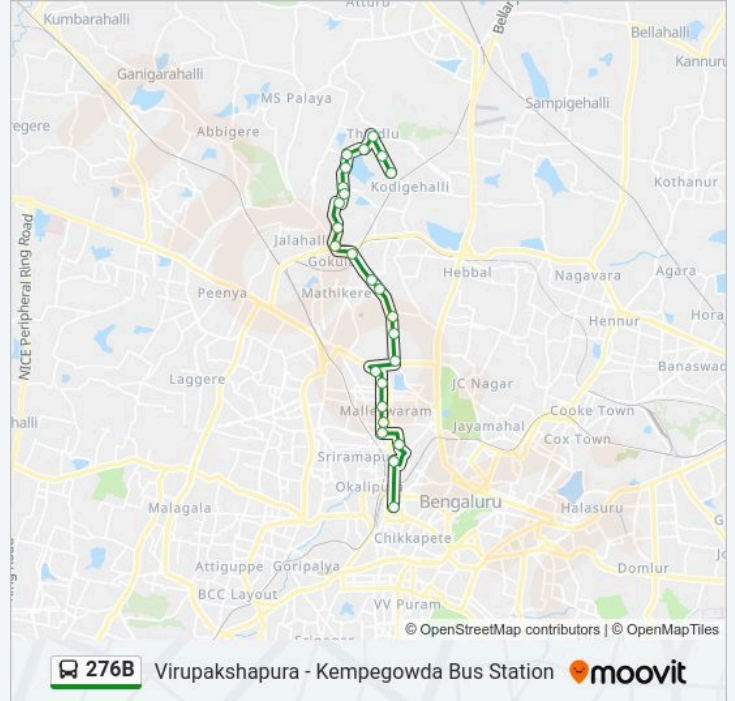

Malleshwaram Circle

Malleshwaram Link Road

Central (Towards K.B.S.Majestic)

Kempegowda Bus Station

276B bus time schedules and route maps are available in an offline PDF at moovitapp.com. Use the Moovit App to see live bus times, train schedule or subway schedule, and step-by-step directions for all public transit in Bengaluru.

© 2024 Moovit - All Rights Reserved